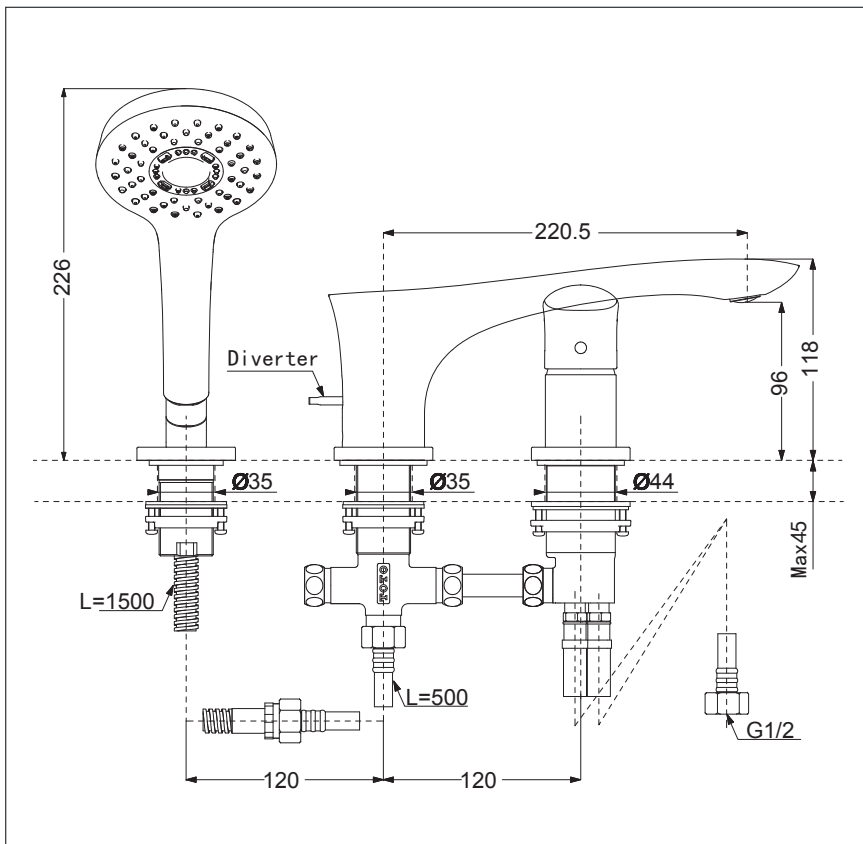

Parts Description

- **TBG01305T**
  Bath filler
  (3-hole)

Please consult a TOTO representative for details

TOTO (THAILAND) CO.,LTD

Bangkok Office : G Tower Grand Rama 9,12th Floor, South Wing, 9 Rama IX Road, Huaykwang Sub-district, Huaykwang District, Bangkok. 10310 Thailand
Tel : +(66)2-117-9520(AUTO) Fax : +(66)2-117-9527
th.toto.com

All rights reserved by TOTO company. Specifications and size are subject to change without notice.