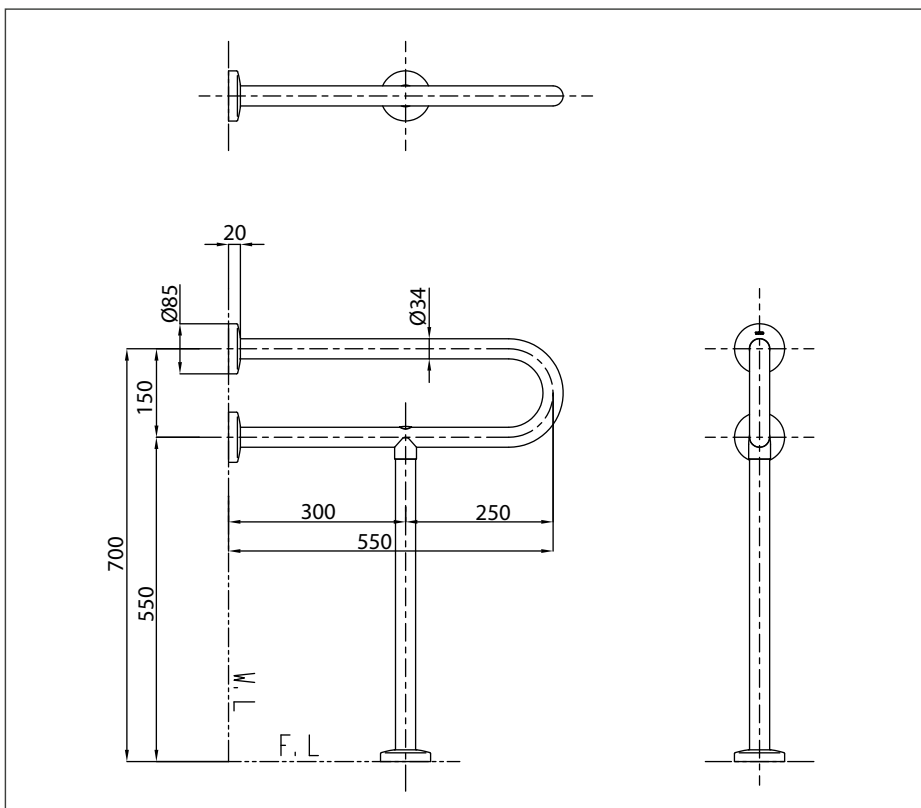

Features

- Multi-use handrails can be easily used by physical challenged people in public.
- Exquisite appearance.
- Durable anti-fouling.
- Easy to install and use.

Specifications

Length : 550 mm., Ø34 mm

Parts description

- T113BP21
Handrail for Lavatory
without Installation Bolt
(T110D3R x 3 Pcs.)

Please consult a TOTO representative for details