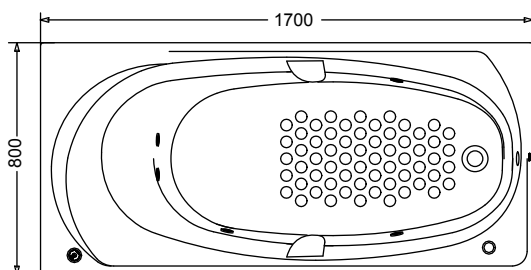

Features

- Pearl Acrylic, artificial marble, giving the bathtub fascinating pearl luster
- Designed in accordance with unique ergonomics providing a comfortable bathing experience
- Bubble Massage bathtub, bringing you unprecedented experience
- Light, and easy to be installed

Specifications

| | |
|-----------------|--------------------------|
| Size | : 1700W x 800D x 595H mm |
| Material | : Pearl Acrylic |
| Actual Capacity | : 184L |
| Massage Type | : Whirlpool |

PPYK1710HWH

Parts description

- **PPYK1710HWH**
Pearl Acrylic Bathtub with Hand Grip

Colors

- White

Please consult a TOTO representative for details