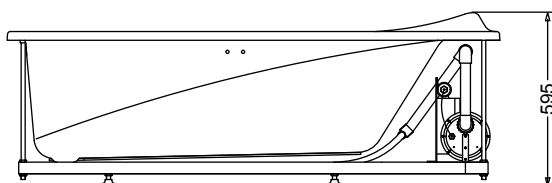

Specifications

Size	: 1700W x 800D x 595H mm
Material	: Pearl Acrylic
Actual Capacity	: 184L
Massage Type	: Air-Jet

Parts description

- **PPYB1710H**
Pearl Acrylic Bathtub with Hand Grip

Colors

- White

PPYB1710H