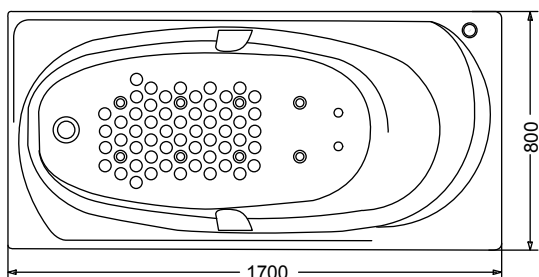

Specifications

Size	: 1700W x 800D x 595H mm
Material	: Pearl Acrylic
Actual Capacity	: 184L
Massage Type	: Air-Jet

Parts description

- **PPYB1710H**
Pearl Acrylic Bathtub with Hand Grip

Colors

- White

PPYB1710H