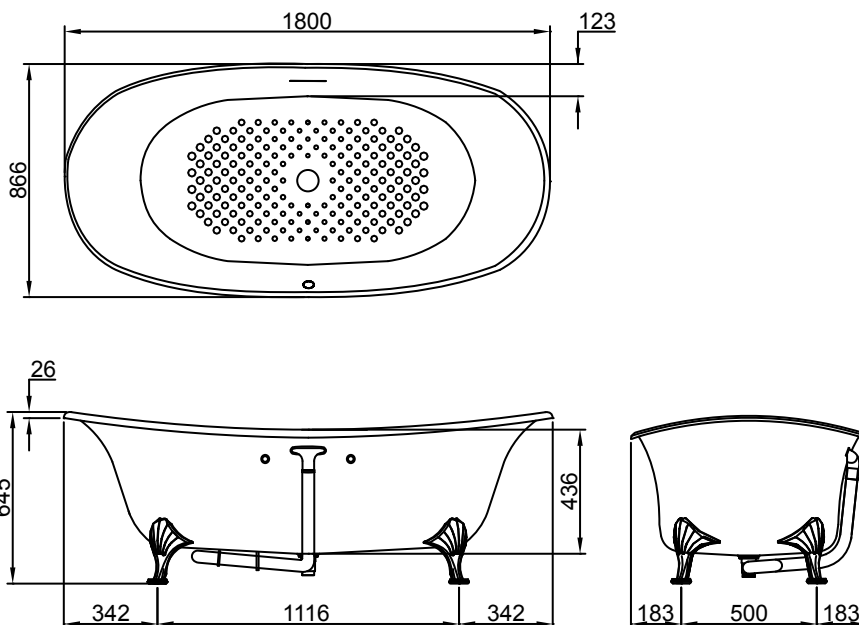

## PEARL ACRYLIC Freestanding Bathtub

**PPY1806HPWGE**  
**PPY1806HPWNE**

(Silver) (Gold)

PPY1806HPWGE  
PPY1806HPWNE

## Features

- Pearl Acrylic, artificial marble with Colored isinglass coating create a fascinating pearl luster effect.
- Designed in accordance with unique ergonomics providing a comfortable bathing experience
- Slip-resistant surface
- Independent streamline design gives a simple elegant form

## Specifications

Size	: 1800W x 866D x 645H mm
Material	: Pearl Acrylic
Actual Capacity	: 330L
Pop-up Waste	: Included