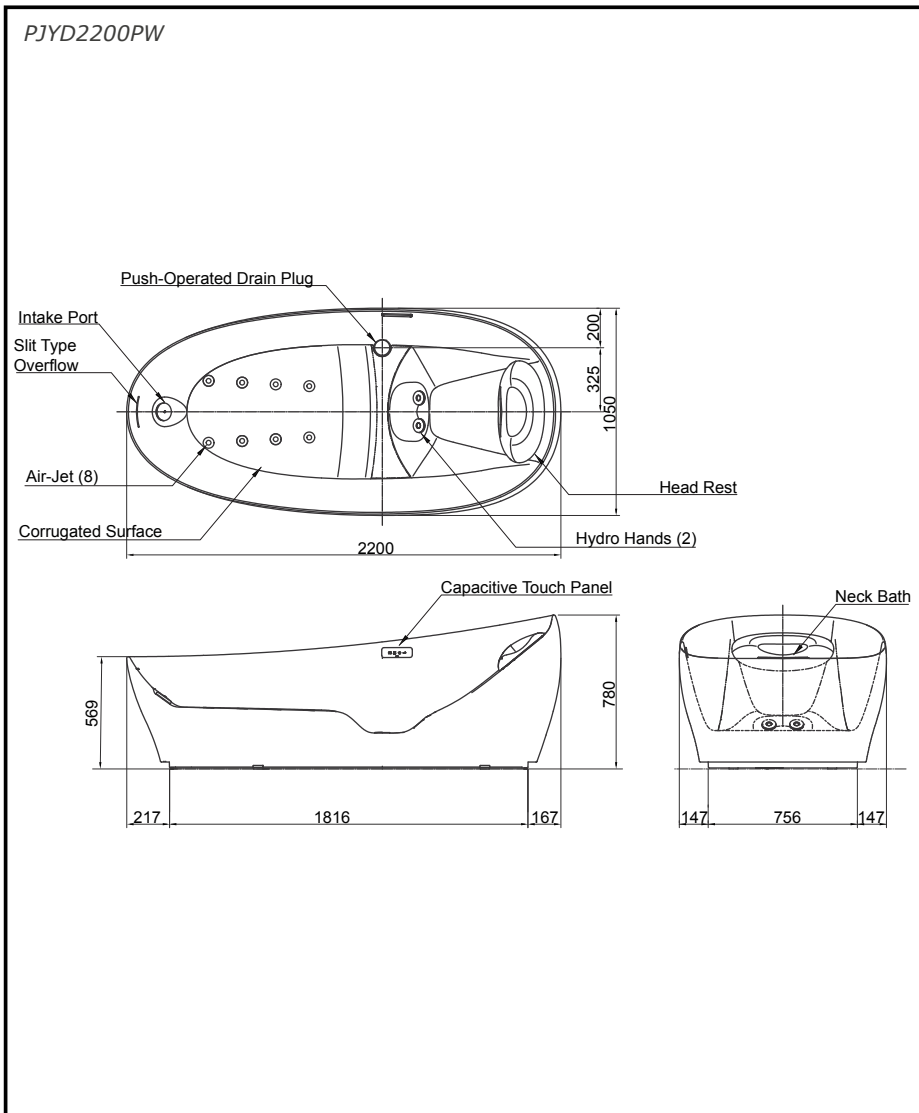

Colors

White

Please consult a TOTO representative for details