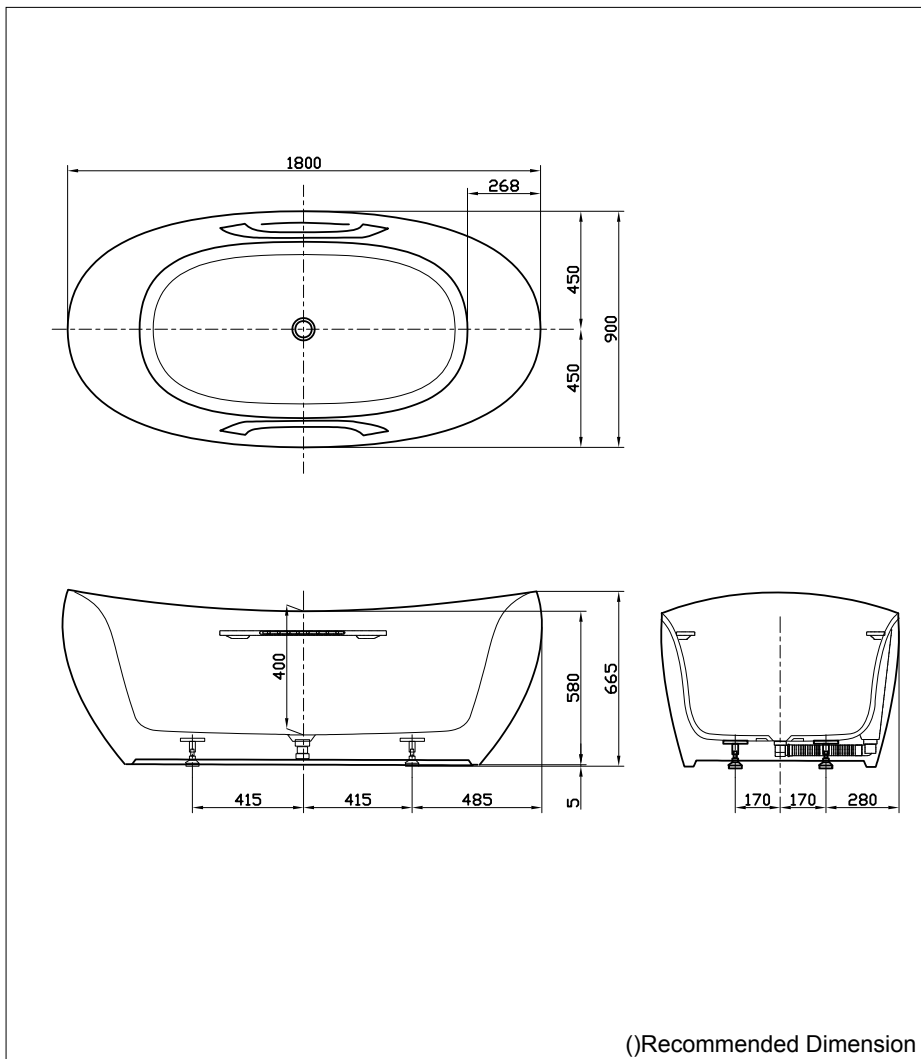

GALALATO Free Standing Bathtub

PJY1814HPWE#MW

Features

- Simple and elegant free standing bathtub.
- Egg-shape design provides a unique bathing experience.
- Reinforced Marble material
- Safe anti-slipping bottom.
- Special handle available.

Specifications

Size : 1800W x 900D x 665H mm
Actual : 375L
Capacity

Parts description

- **PJY1814HPWE**
GALALATO Free Standing Bathtub
w/ Hand Grip

Colors

- Matte White

Please consult a TOTO representative for details