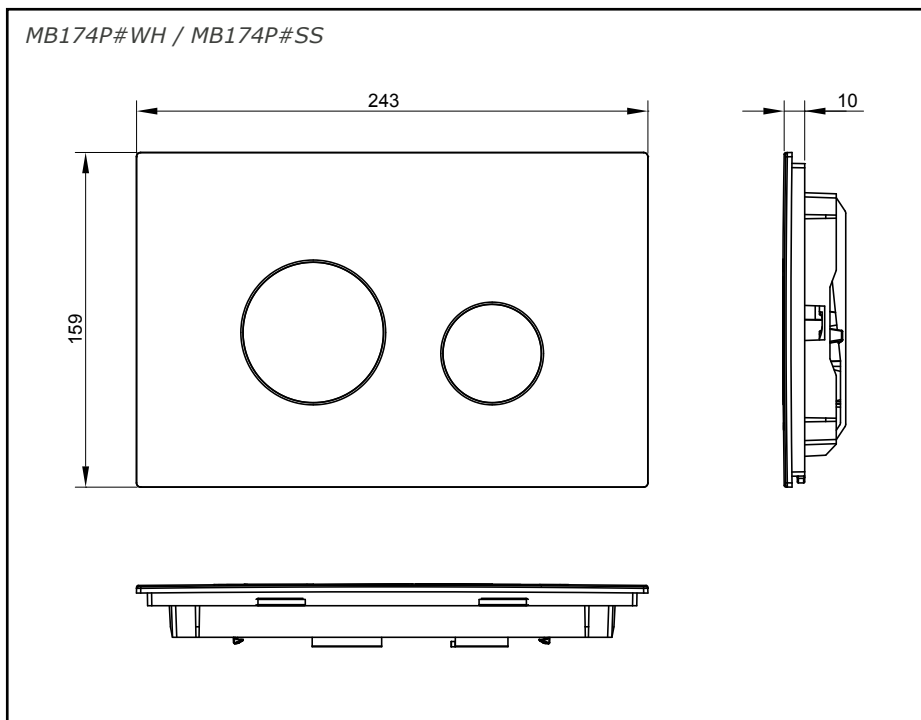

Optional Parts

- WH142A
  Concealed Tank with Low Type Frame
- WH172ANF
  Concealed Tank (without Frame)
- WH172AAT
  Concealed Tank with Frame
- WH171A
  Concealed Tank with Frame
- WH172A
  Concealed Tank with Frame