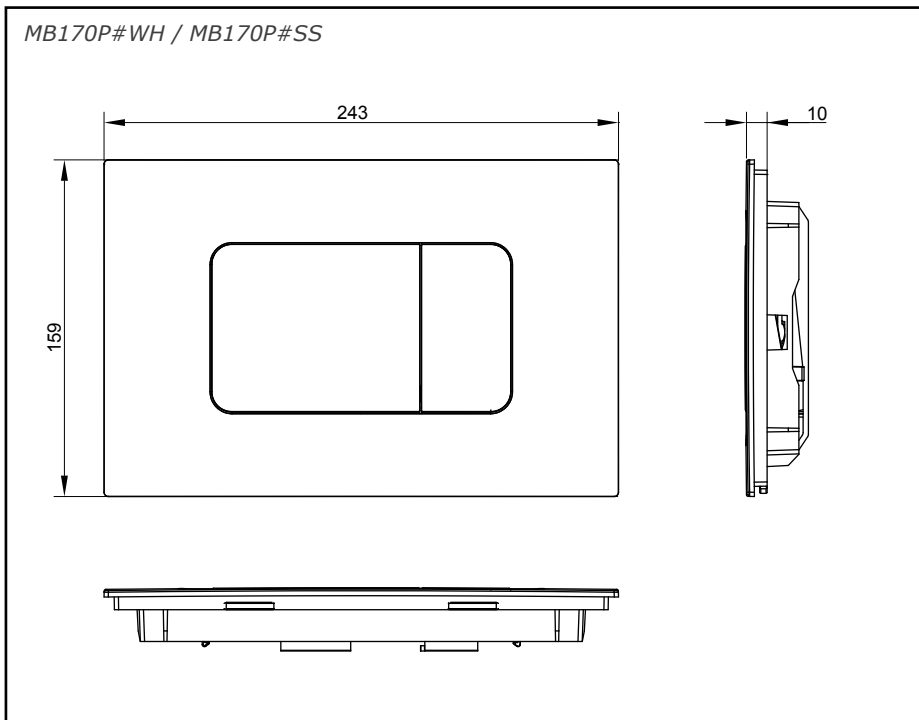

Optional Parts

- WH142A
  Concealed Tank with Low Type Frame
- WH172ANF
  Concealed Tank (without Frame)
- WH172AAT
  Concealed Tank with Frame
- WH171A
  Concealed Tank with Frame
- WH172A
  Concealed Tank with Frame