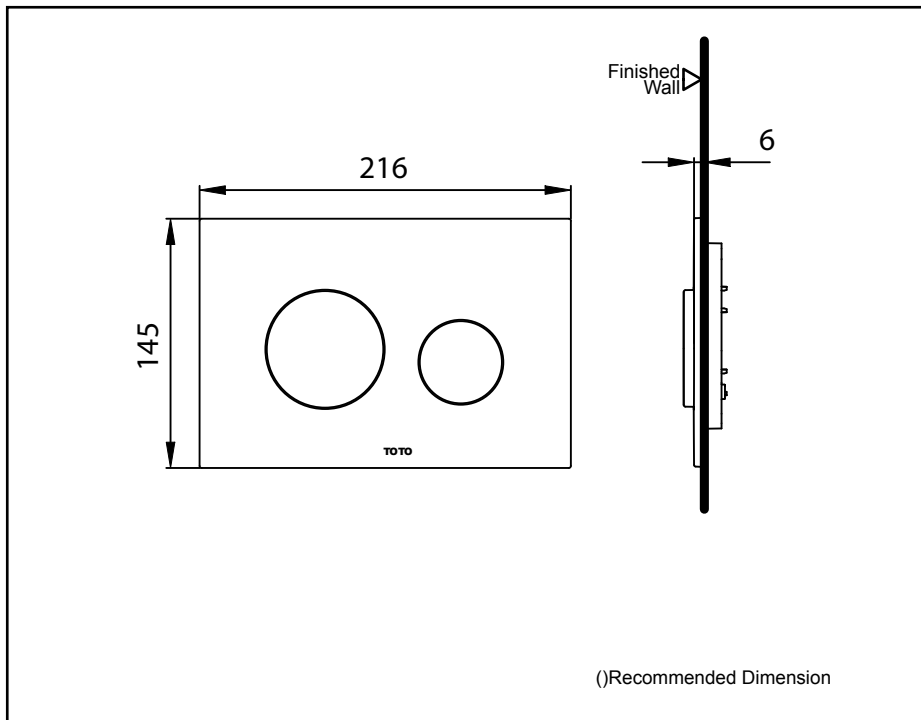

*Push Plate*

**F**eatures

- Dual Flush System

**S**pecifications

Size : 216W x 6D x 145H mm

Material : ABS

**P**arts description

- **MB005DNP**  
Push Plate for Concealed Tank  
Matte Chrome

*Optional Parts*

- WH037D  
Concealed Tank with Frame

*Please consult a TOTO representative for details*