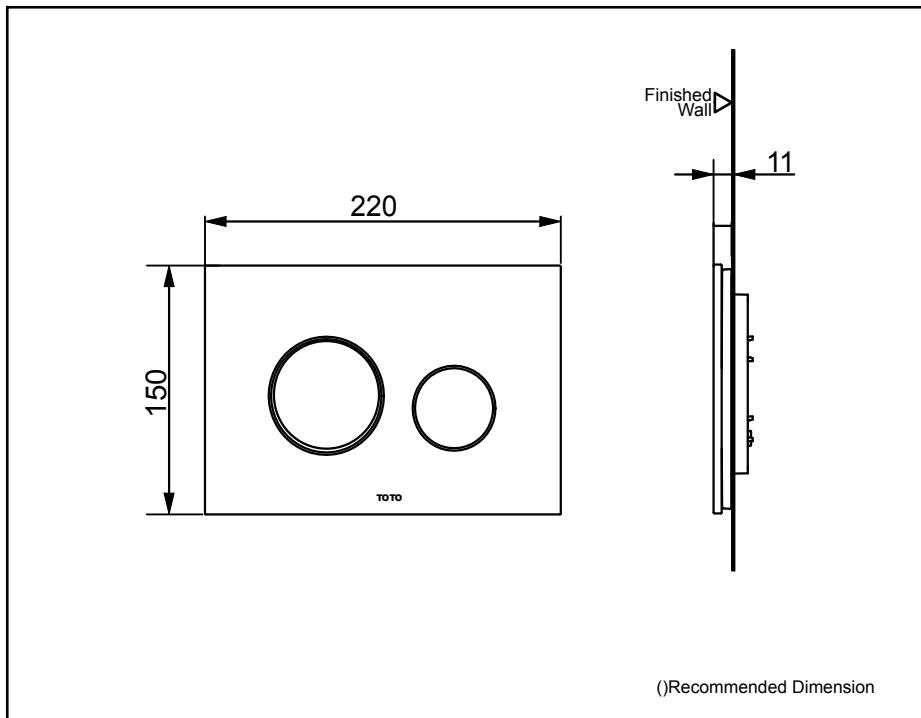

*Push Plate***MB005DG****F**eatures

- Dual Flush System

**S**pecifications

Size : 220W x 11D x 150H mm

Material : Glass/ABS

Parts description

- **MB005DG**

Push Plate for Concealed Tank
Glass with White buttons

Optional Parts

- WH037D

Concealed Tank with Frame

()Recommended Dimension

Please consult a TOTO representative for details