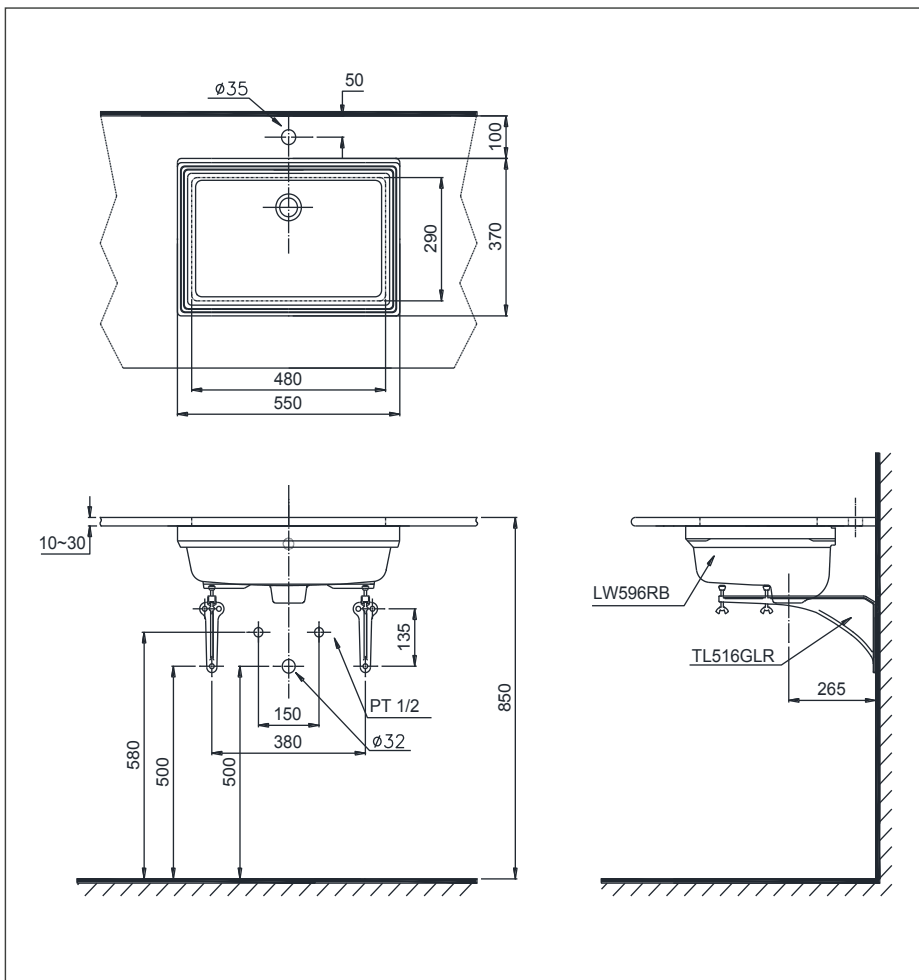

Colors

White

Please consult a TOTO representative for details