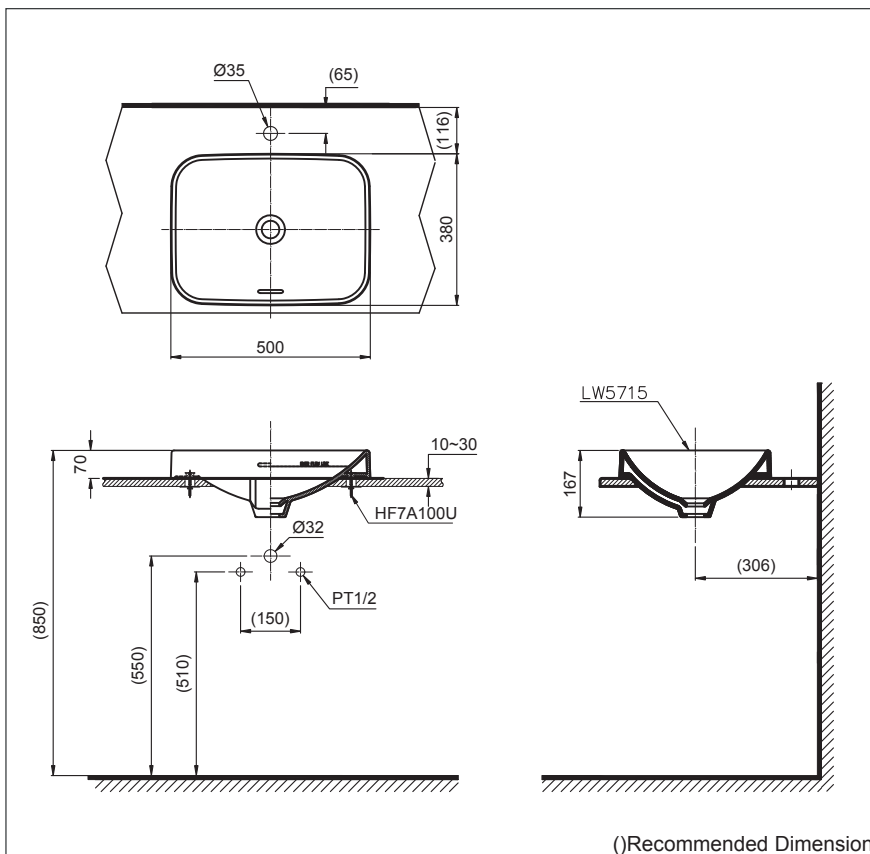

### Features

- Rounded, sleek and stylish design console lavatory

### Specifications

Size : 500W x 380D x 70H mm

### Parts Description

Faucet not included

- **LW5715**  
Console Lavatory