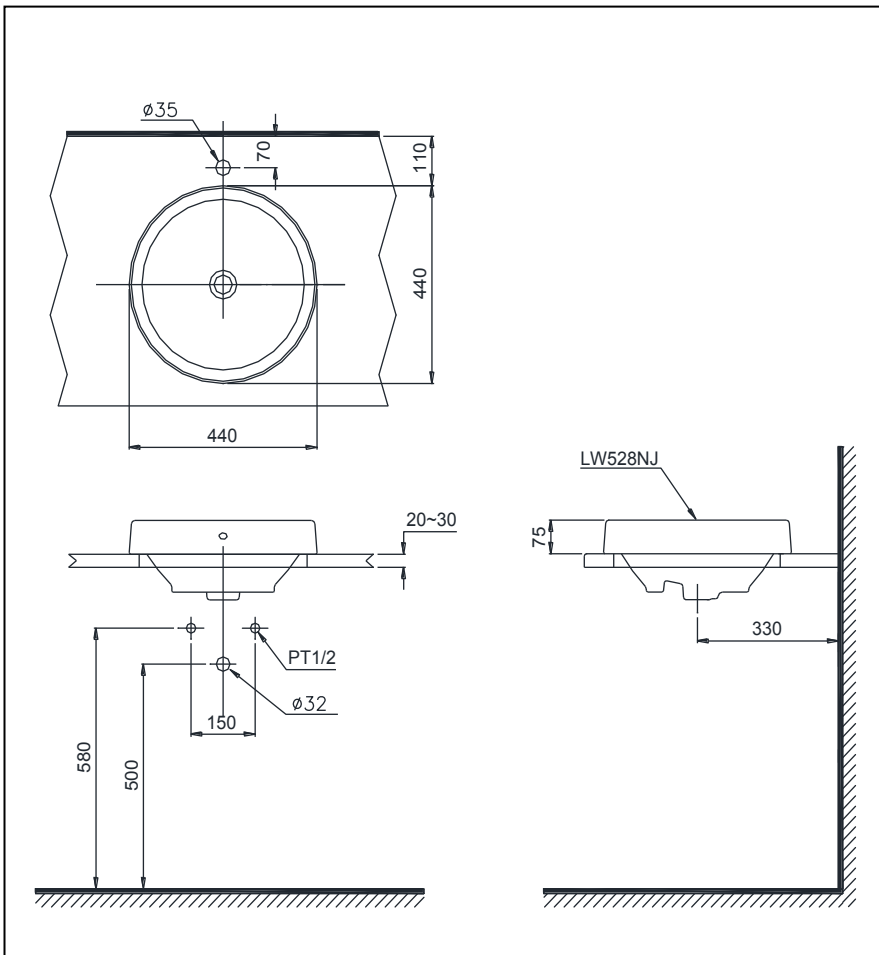

Self Rimming Lavatory

LW528NJ

Features

- Modern, elegant styling
- Rear overflow

Specifications

Size : 440W x 440D x 75H (mm)

Parts description

Faucet not included

- LW528NJ
Self Rimming Lavatory

Colors

White

Drawing:

Please consult a TOTO representative for details