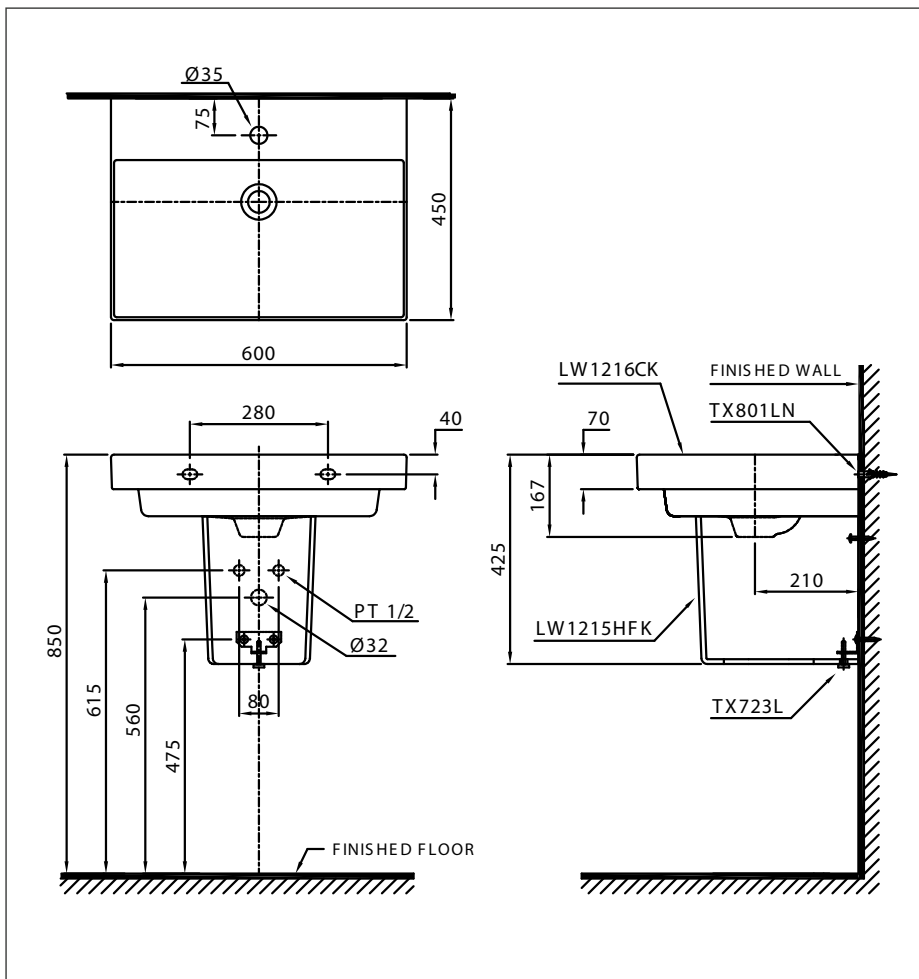

Wall Hung Lavatory
with Half Pedestal

LW1216CK +LW1215HFK

Features

- CEFIONTECT Technology : super smooth, ion barrier glazing for a clean lavatory
- Unique profile design, simple and stylish

Specifications

Size : 600W x 450D x 425H mm

Parts description

Faucet not included

- **LW1216CK**
Wall Hung Lavatory
- **LW1215HFK**
Half Pedestal

Colors

White

Please consult a TOTO representative for details