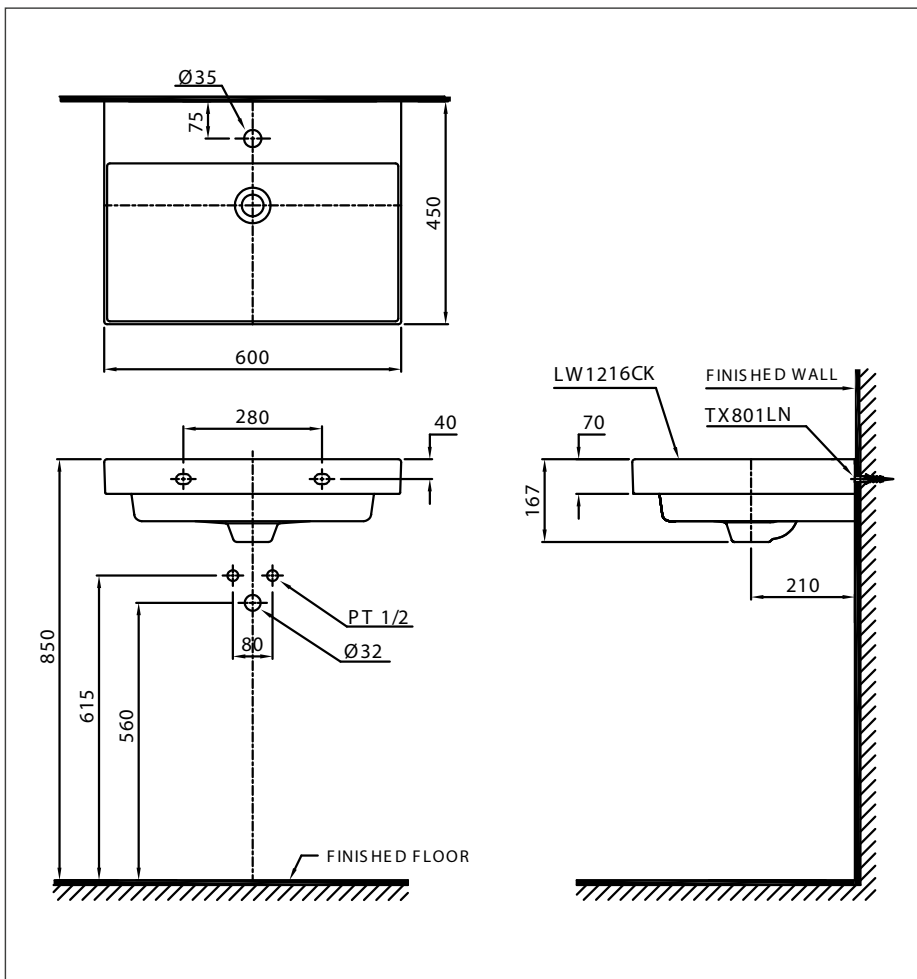

Wall Hung Lavatory

LW1216CK

Features

- CEFIONTECT Technology : super smooth, ion barrier glazing for a clean lavatory
- Unique profile design, simple and stylish

Specifications

Size : 600W x 450D x 167H mm

Parts description

Faucet not included

- **LW1216CK**
Wall Hung Lavatory

Colors

White

Please consult a TOTO representative for details