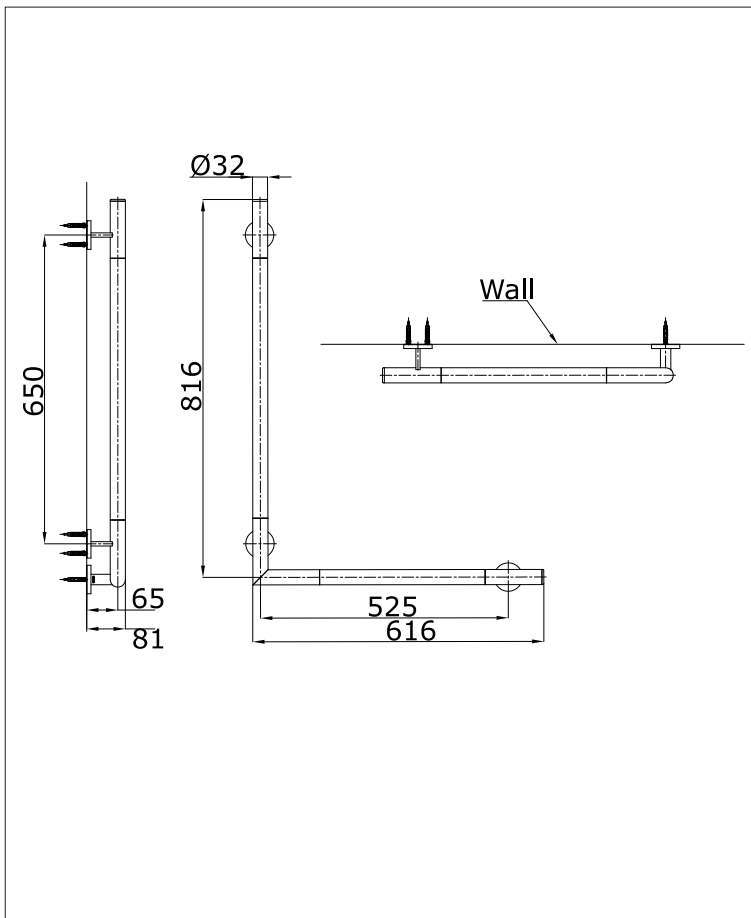

Colors

Dark Wood

Please consult a TOTO representative for details