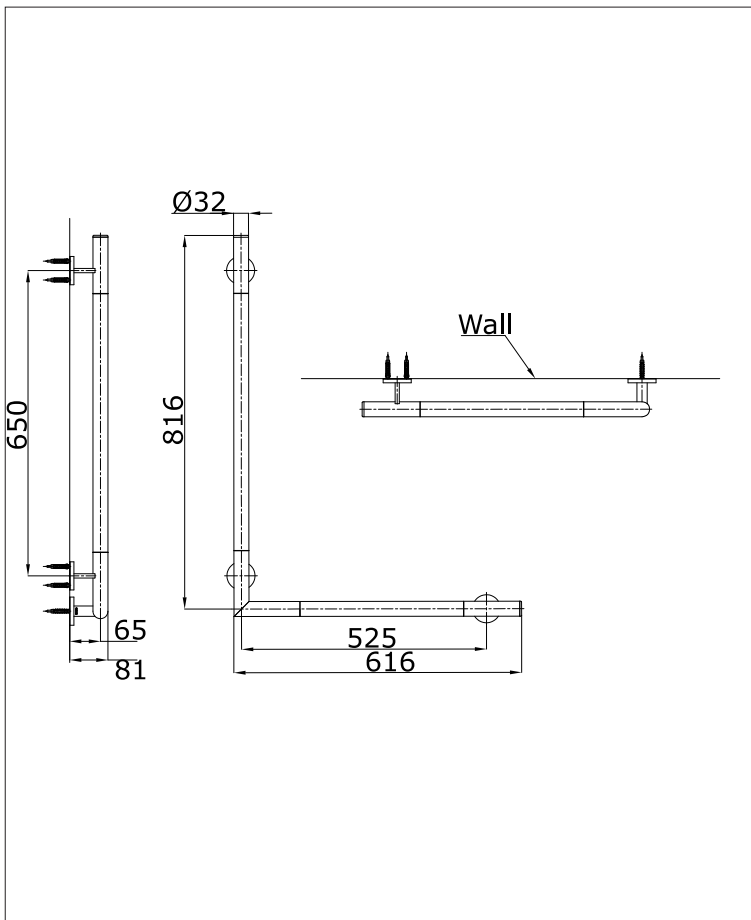

Colors

White

Please consult a TOTO representative for details