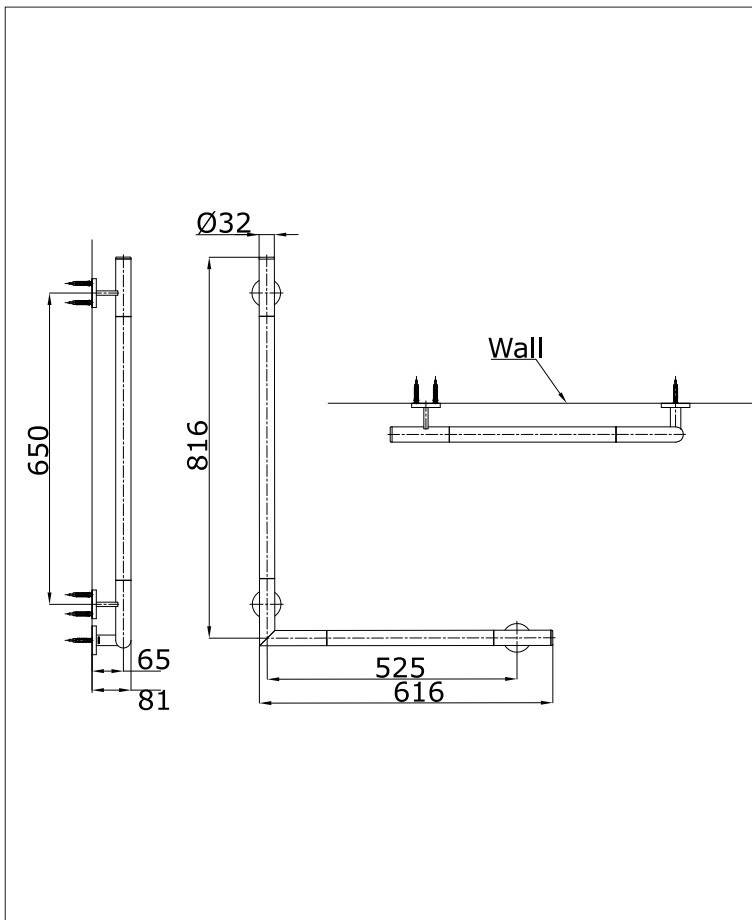

Hand Rail

Features

- Luxury Stylish Design
- Durable Quality

Specifications

Size : 816 x 616 mm, Ø32 mm

Parts Description

- **GYHR86M**
L Shape Handrail
with Installation Bolt

Colors