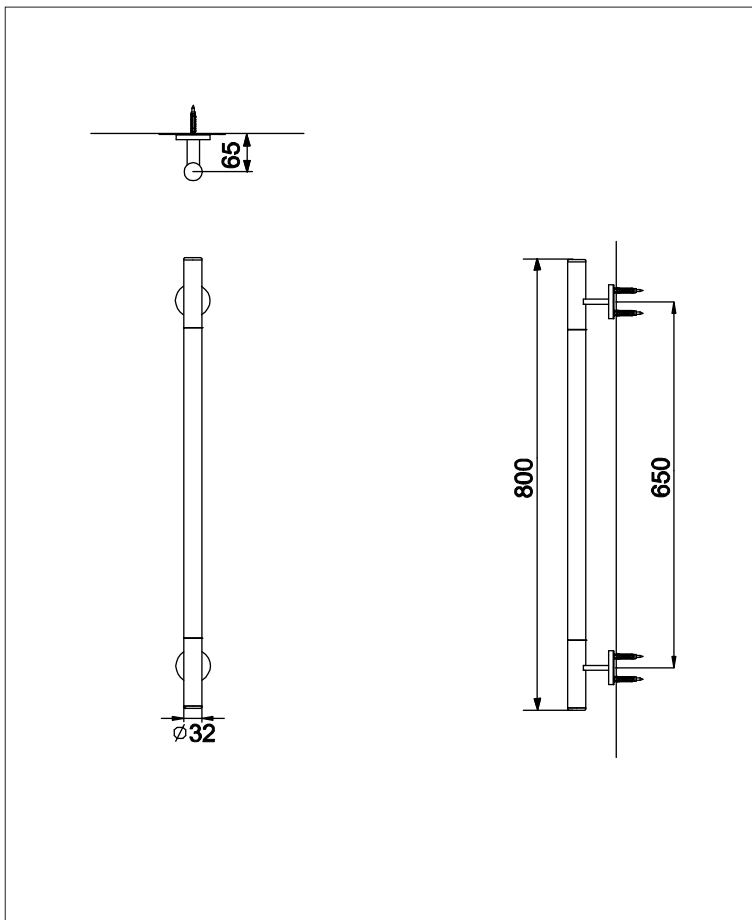

Hand Rail**F**eatures

- *Luxury Stylish Design*
- *Durable Quality*

Specifications

Size : 800 mm, Ø32 mm

Material : Stainless Steel + Wood

**P**arts Description**● GYHR800W#NW1**

*I Shape Handrail
with Installation Bolt*