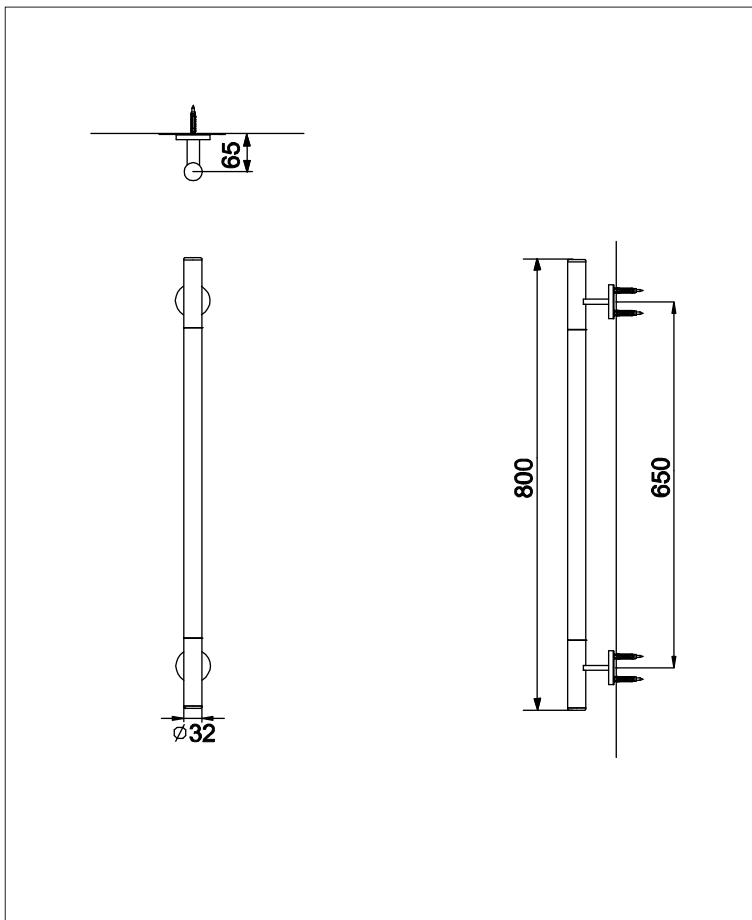

Hand Rail**F**eatures

- *Luxury Stylish Design*
- *Durable Quality*

Specifications

Size : 800 mm, Ø32 mm

Material : *Stainless Steel*
soft PVC coating (wood)

**P**arts Description**● GYHR800W#MWW**

*I Shape Handrail
with Installation Bolt*