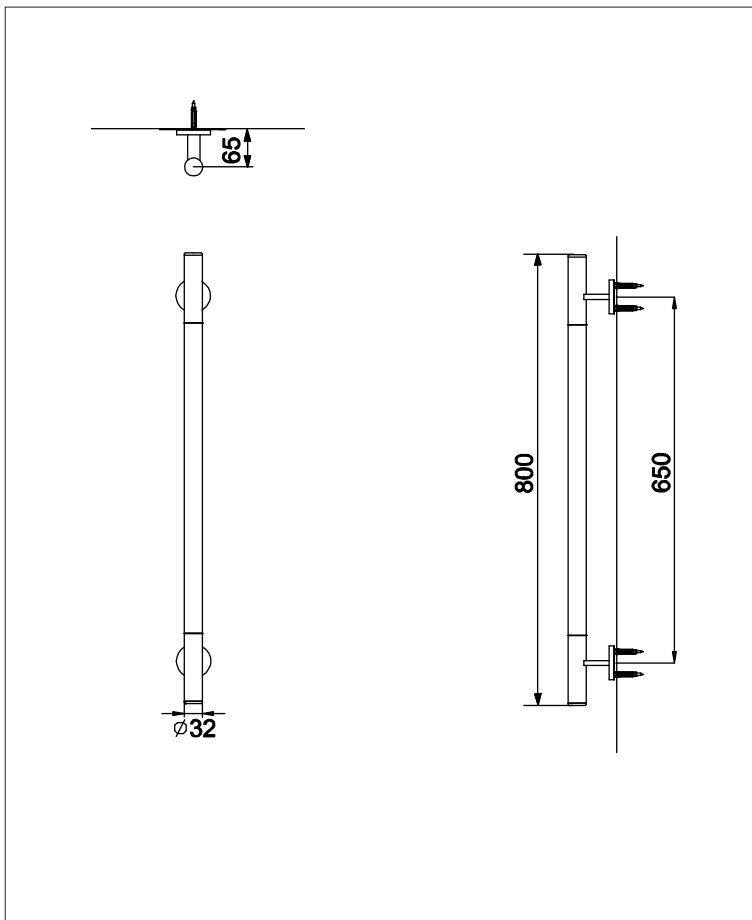

Hand Rail**F**eatures

- *Luxury Stylish Design*
- *Durable Quality*

Specifications● **GYHR800M**

Size : 800 mm, Ø32 mm

Material : *Stainless Steel*

**P**arts Description● **GYHR800M**

*I Shape Handrail
with Installation Bolt*