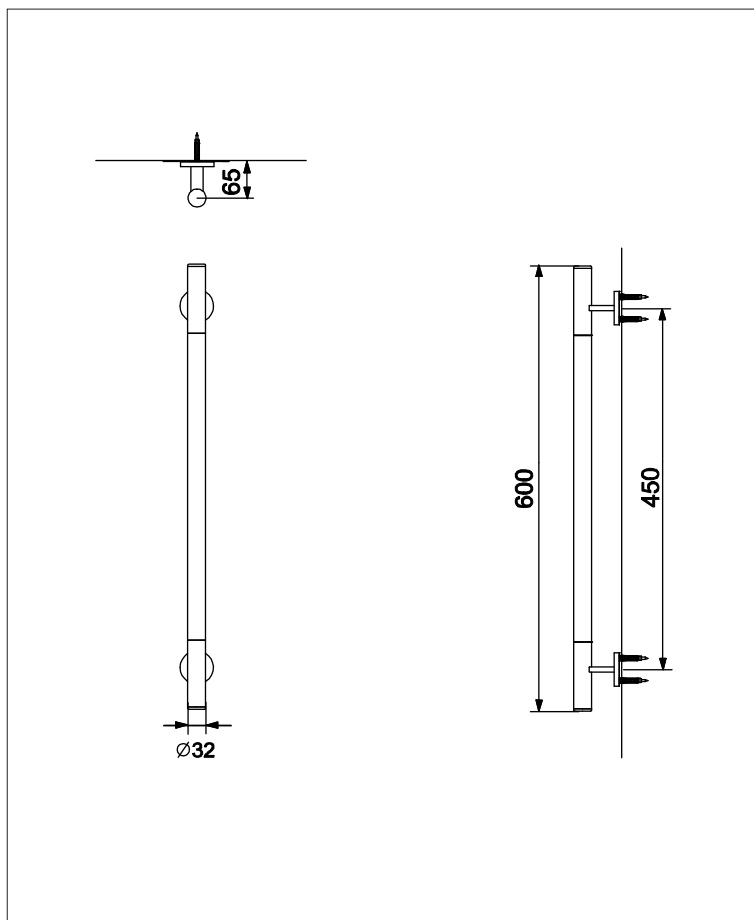

*Hand Rail***F**eatures

- *Luxury Stylish Design*
- *Durable Quality*

**S**pecifications

*Size* : 600 mm, Ø32 mm

*Material* : Stainless Steel + Wood

**P**arts Description**● GYHR600W#NW1**

*I Shape Handrail  
with Installation Bolt*