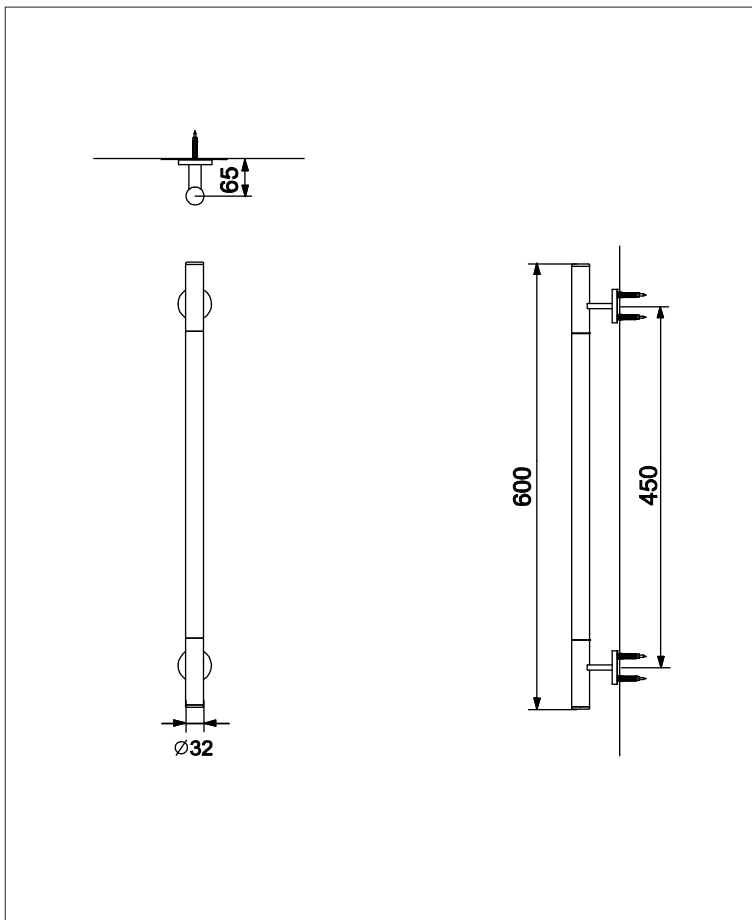

Hand Rail**F**eatures

- *Luxury Stylish Design*
- *Durable Quality*

Specifications

Size : 600 mm, Ø32 mm

Material : *Stainless Steel*
soft PVC coating (wood)

**P**arts Description**● GYHR600W#MWW**

*I Shape Handrail
with Installation Bolt*