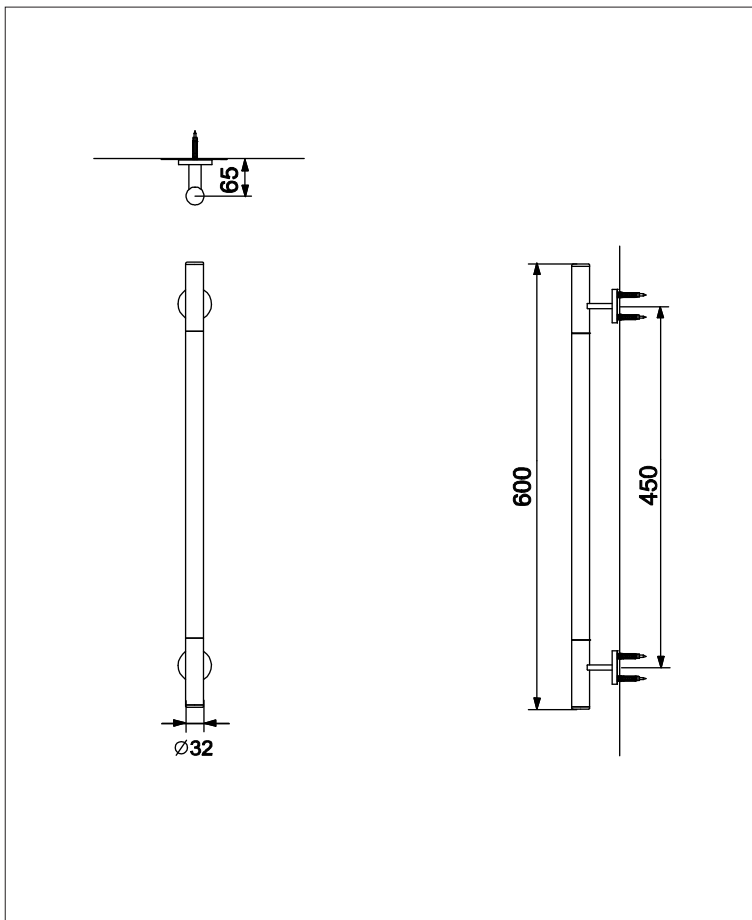

Hand Rail**F**eatures

- *Luxury Stylish Design*
- *Durable Quality*

Specifications● **GYHR600M**

Size : 600 mm, Ø32 mm

Material : Stainless Steel

**P**arts Description● **GYHR600M**

*I Shape Handrail
with Installation Bolt*