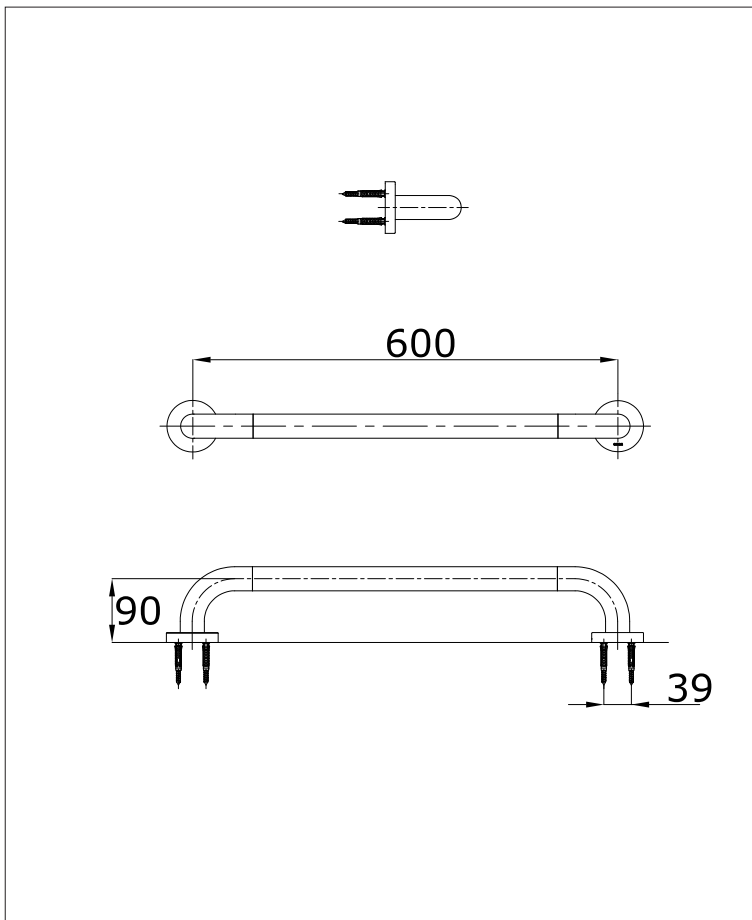

TOTO

PUBLIC

GT114C6#NW1

Hand Rail

Features

- Luxury Stylish Design
- Durable Quality

Specifications

Length : 600 mm.

Parts Description

- **GT114C6**
I Shape Handrail
with Installation Bolt

Colors

White

Please consult a TOTO representative for details