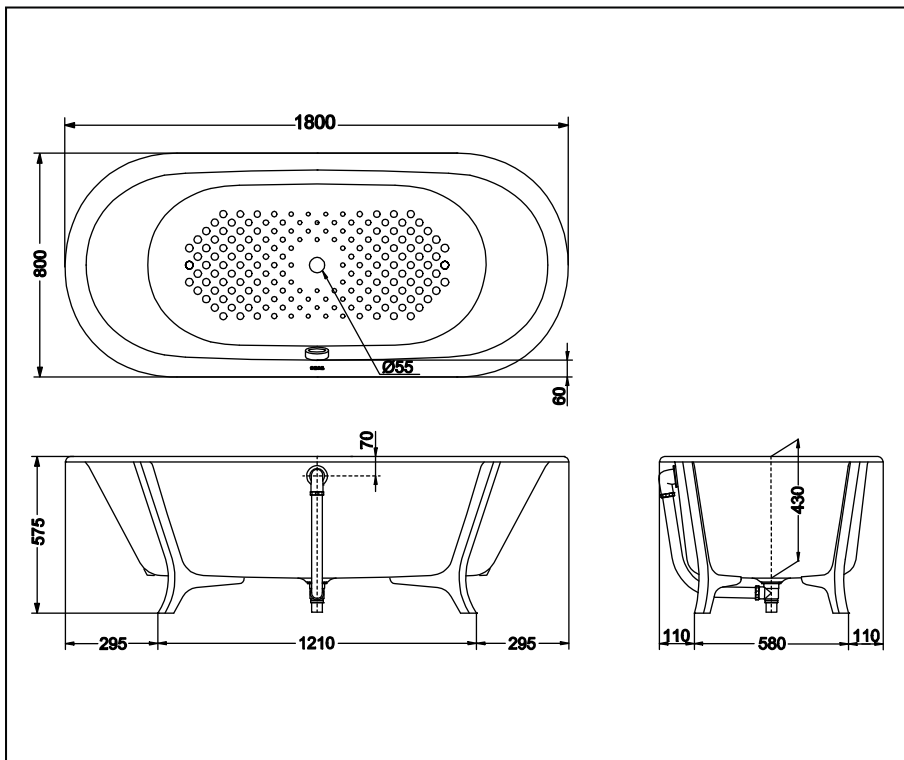

TOTO

BATHTUB

Enameled Cast Iron Bathtub

FBYN1826CPT

Features

- Sleek Design
- Ideal curves, shapes and angles that fit user body naturally for maximum comfort
- Cast Iron provides years of durability
- Slip-resistant surface

Specifications

Size : 1800W x 800D x 575H mm

Material : Enameled Cast Iron

Actual Capacity : 220L

Colors

White

Please consult a TOTO representative for details

TOTO (THAILAND) CO.,LTD
Bangkok Office : G Tower Grand Rama 9,12th Floor, South Wing, 9 Rama IX Road,Huaykwang Sub-district,Huaykwang District, Bangkok. 10310 Thailand
Tel : +(66)2-117-9520(AUTO) Fax : +(66)2-117-9527
th.toto.com