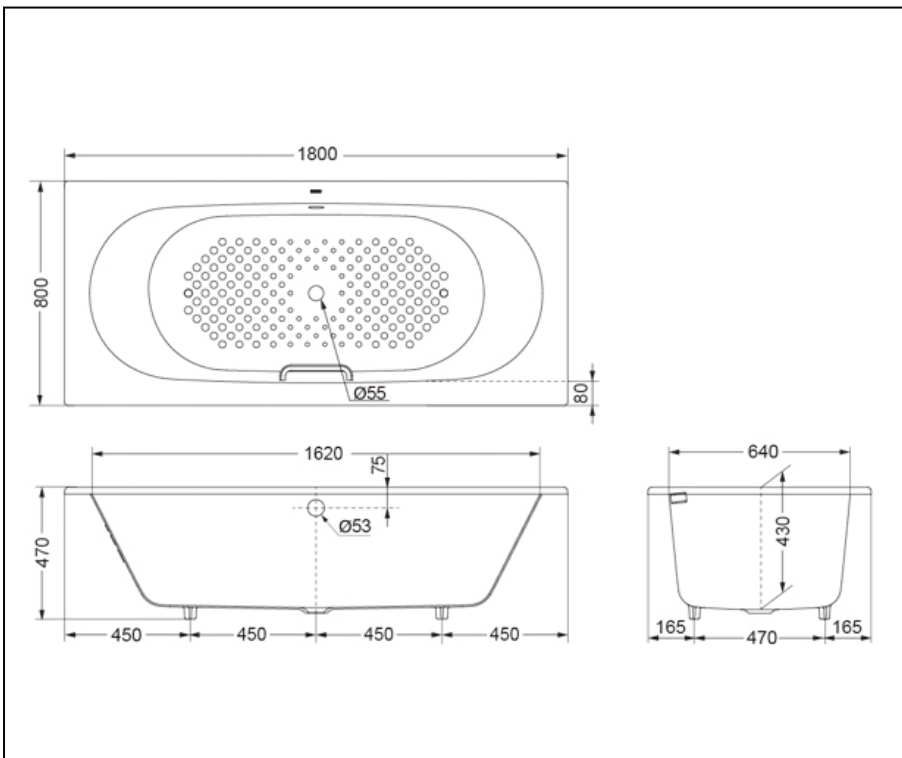

TOTO

BATHTUB

Enameled Cast Iron Bathtub

FBYN1810NHPE

Features

- Fashion simple appearance.
- Smaller fillets create a clearer outline.
- Brand new fashion simple handle.
- Vivid streamline design.
- Humanity design gives an elegant, graceful and comfortable experience.

Specifications

Size : 1800W x 800D x 470H mm

Actual Capacity : 210L

Colors

White

Please consult a TOTO representative for details

TOTO (THAILAND) CO.,LTD
Bangkok Office : G Tower Grand Rama 9,12th Floor, South Wing, 9 Rama IX Road, Huaykwang Sub-district, Huaykwang District, Bangkok. 10310 Thailand
Tel : +(66)2-117-9520(AUTO) Fax : +(66)2-117-9527
th.toto.com