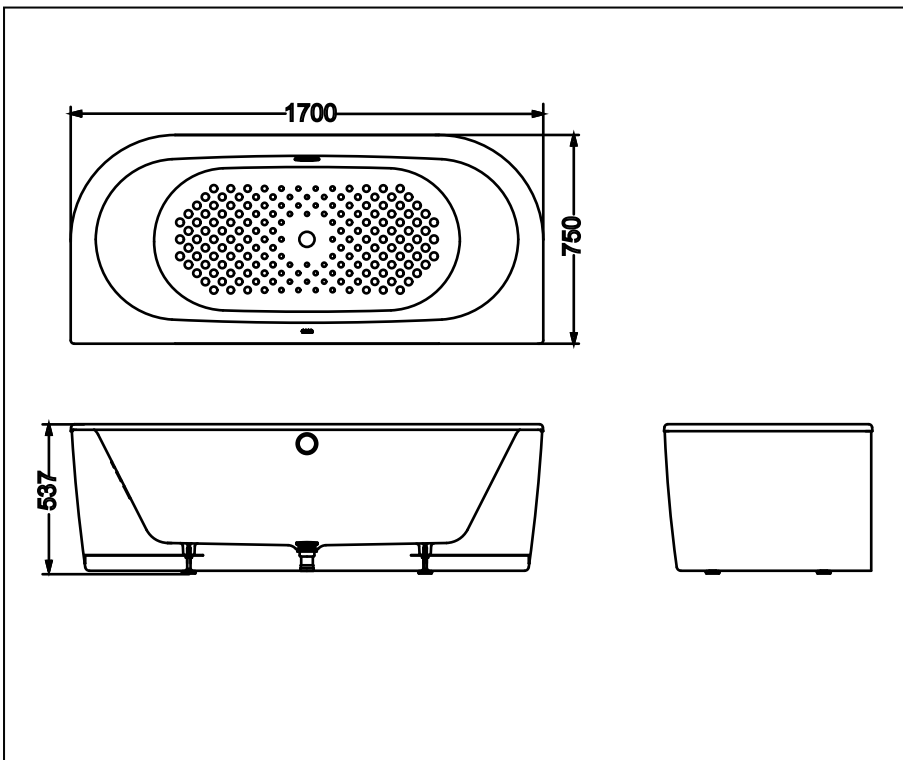

### **F**eatures

- *D shape simple design*
- *New skirt are more perfectly harmony with the bathtub.*
- *Super smooth leaves no space for dirt to stay.*
- *Anti-slip bathtub bottom.*

### **S**pecifications

*Size* :1700W x 750D x 537H mm

*Actual Capacity* :187L