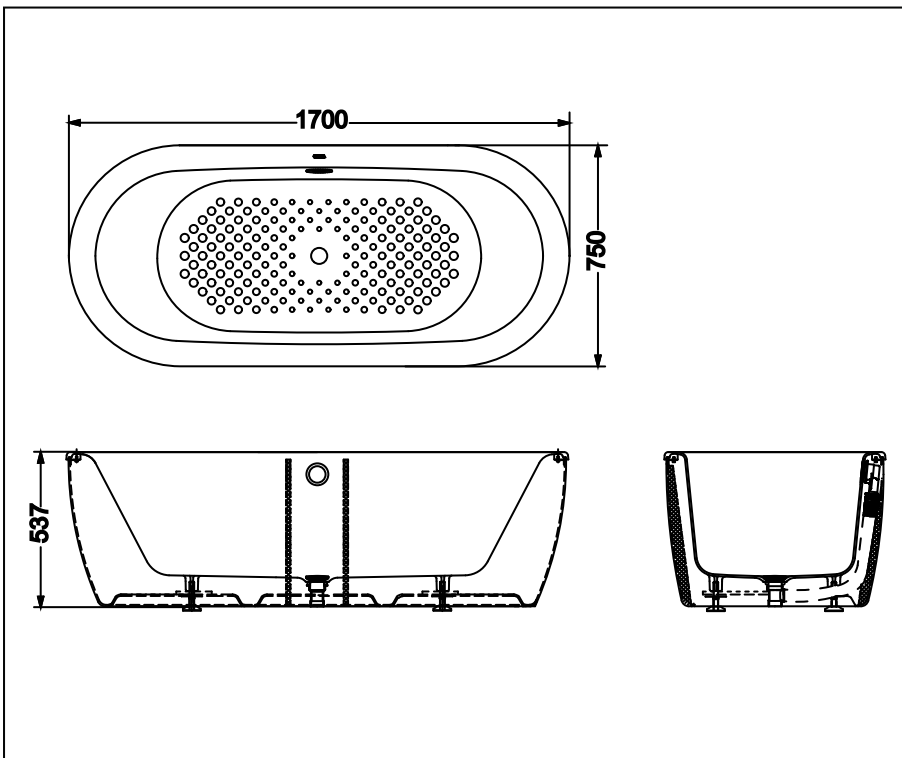

TOTO

BATHTUB

Enameled Cast Iron Bathtub

FBYN1716CHPTE

Features

- Fashion, simple design.
- New-design one-piece skirt naturally merges the bathtub and the skirt.
- Debris, mold and bacteria are prevented from sticking to ceramic surfaces.
- Non-slipping bottom.

Specifications

Size : 1700W x 750D x 537H mm

Actual Capacity : 187L

Colors

White

Please consult a TOTO representative for details

TOTO (THAILAND) CO.,LTD
Bangkok Office : G Tower Grand Rama 9,12th Floor, South Wing, 9 Rama IX Road,Huaykwang Sub-district,Huaykwang District, Bangkok. 10310 Thailand
Tel : +(66)2-117-9520(AUTO) Fax : +(66)2-117-9527
th.toto.com