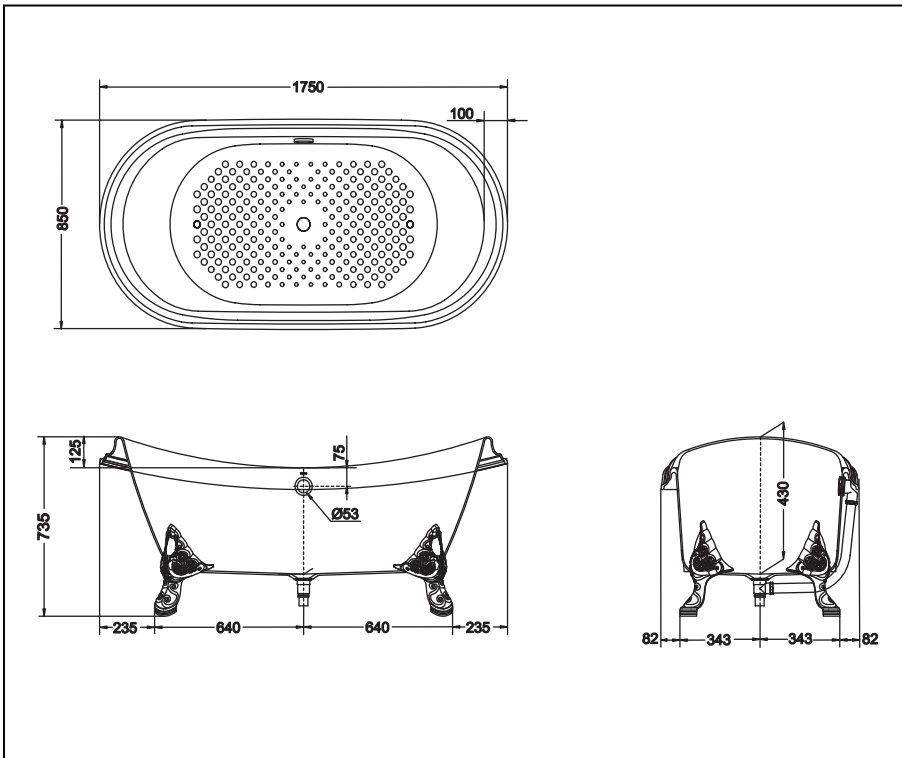

TOTO

BATHTUB

Enameled Cast Iron Bathtub

FBY1756PTNE

Features

- Classic Styling
- Exposed luxurious and majestic design
- Slip-resistance surface

Specifications

Size : 1750W x 850D x 735H mm

Material : Enameled Cast Iron

Actual Capacity : 237L

Colors

White

Please consult a TOTO representative for details

TOTO (THAILAND) CO.,LTD
Bangkok Office : G Tower Grand Rama 9,12th Floor, South Wing, 9 Rama IX Road, Huaykwang Sub-district, Huaykwang District, Bangkok. 10310 Thailand
Tel : +(66)2-117-9520(AUTO) Fax : +(66)2-117-9527
th.toto.com