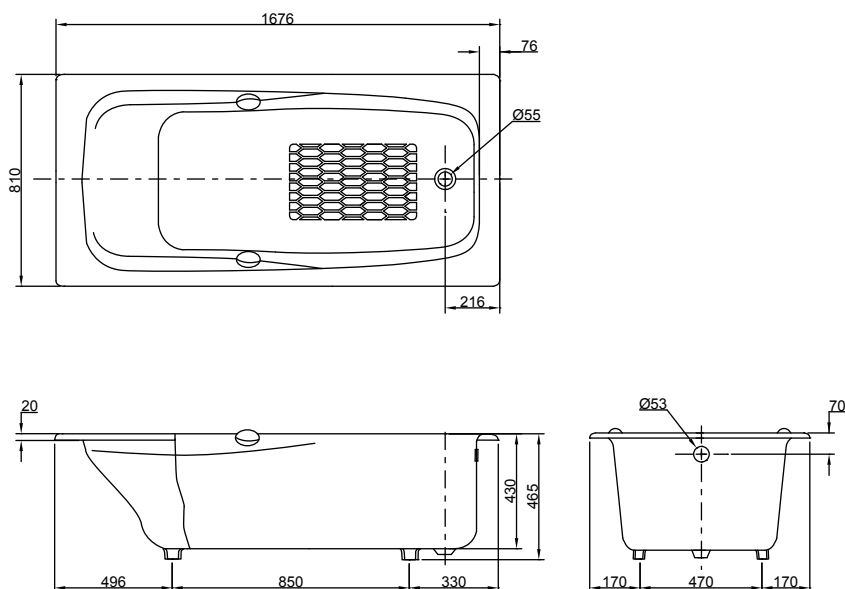

ENAMELED CAST IRON
Non-Apron Bathtub

FBY1700HP
FBY1700PE

Features

- *Elegant, graceful design gives a comfortable experience*
- *Cast iron construction provides years of durability*
- *Slip-resistance surface*
- *Delicated handgrip on both sides (FBY1700HP)*

Specifications

Size : 1676W x 810D x 465H mm
Material : Enameled Cast Iron
Actual Capacity : 235L

FBY1700HP
FBY1700PE

Parts description

Fitting not included

- **FBY1700HP**
Enameled Cast Iron Non-Apron Bathtub (w/ Hand Grip)
- **FBY1700PE**
Enameled Cast Iron Non-Apron Bathtub (w/o Hand Grip)