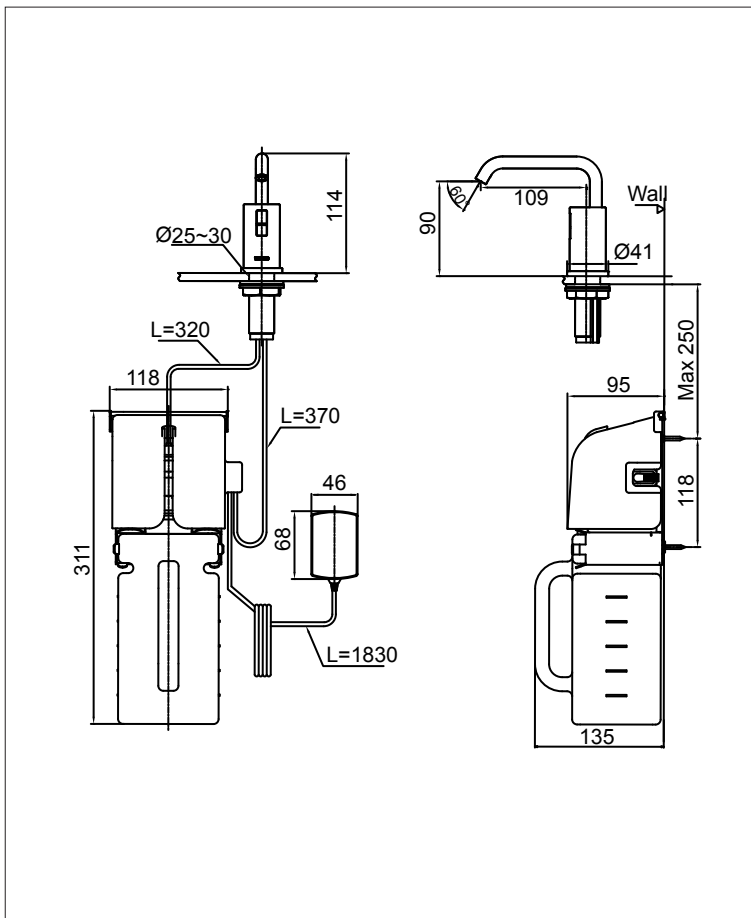

Automatic Soap Dispenser

DSE101E

Features

- Hands-free usage increase hygiene level
- Removable soap tank, convenient to refill soap at ease

Specifications

Size : 41W x 131D x 114H mm

Material : Nickel Chrome

Parts Description

● DSE101E

Automatic Soap Dispenser

AC type : 100-240V

Please consult a TOTO representative for details