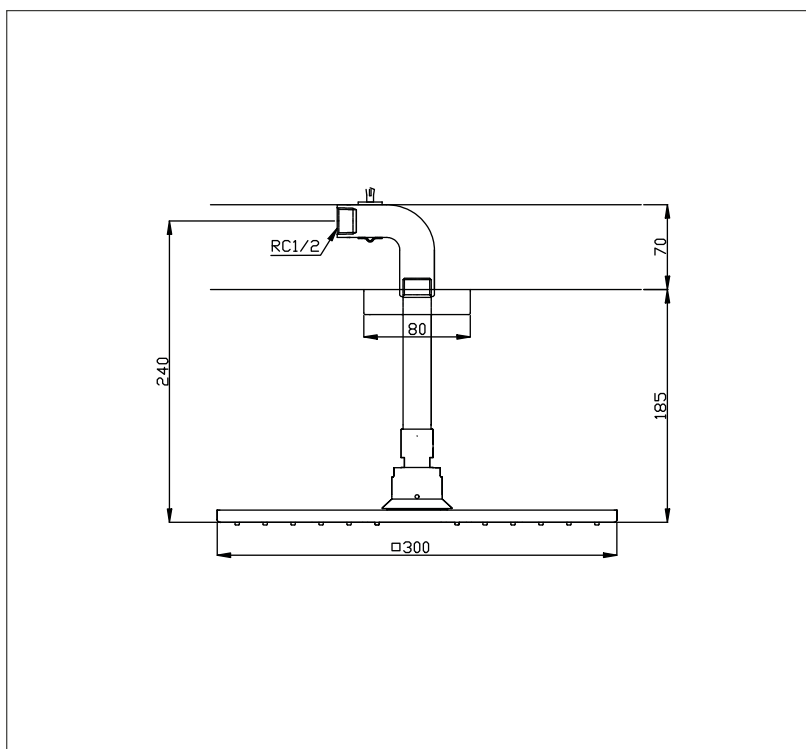

# TOTO | SHOWER FITTINGS

Aerial Fixed Shower Head

## DBX114-1CAM

### Specifications

Finish : Nickel Chrome

Size : 300 x 300 mm

### Parts Description

- **DBX114-1CAM**  
Aerial Fixed Shower Head  
(Ceiling Type)

Please consult a TOTO representative for details