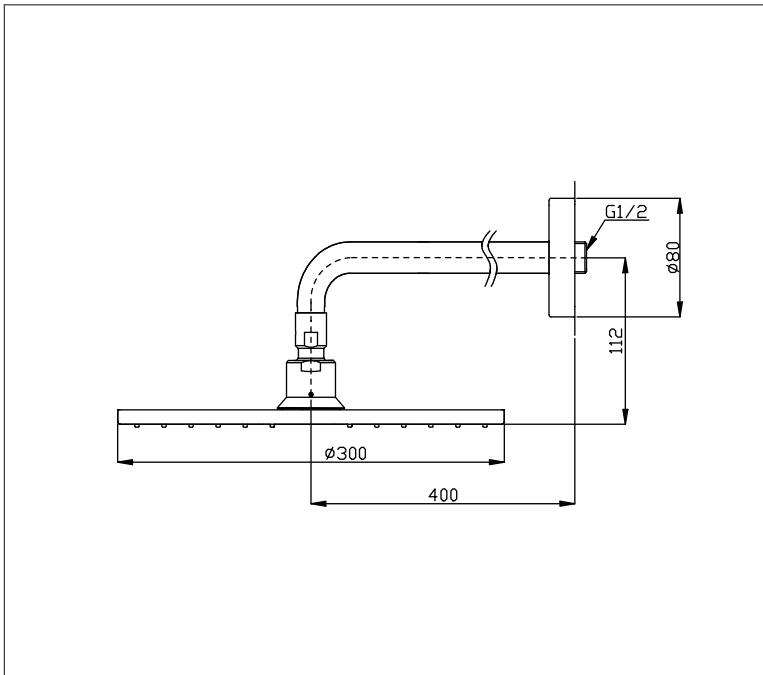

TOTO | SHOWER FITTINGS

Aerial Fixed Shower Head

DBX113CAMR

Features

- Aerated water with a pulsating function
- Less water to produce a voluminous flow of water regardless of the showerhead size

Specifications

Finish : Chrome

Size : \varnothing 300mm

Parts Description

● DBX113CAMR

Fixed Shower Head
(Wall Type)

Please consult a TOTO representative for details