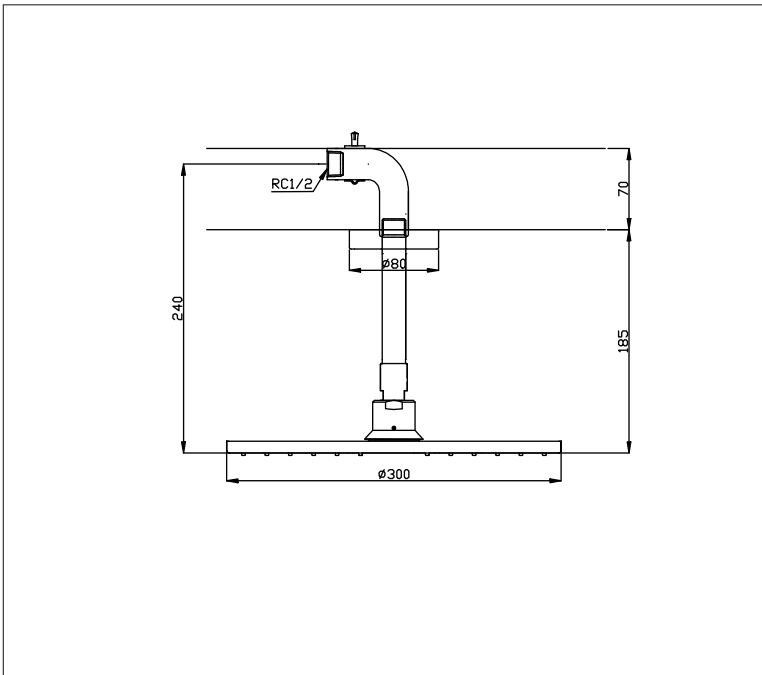

TOTO | SHOWER FITTINGS

Aerial Fixed Shower Head

DBX113-1CAM

Features

- Aerated water with a pulsating function
- Less water to produce a voluminous flow of water regardless of the showerhead size

Specifications

Finish : Chrome

Size : Ø 300mm

Parts Description

● DBX113-1CAM

Fixed Shower Head
(Ceiling Type)

Please consult a TOTO representative for details