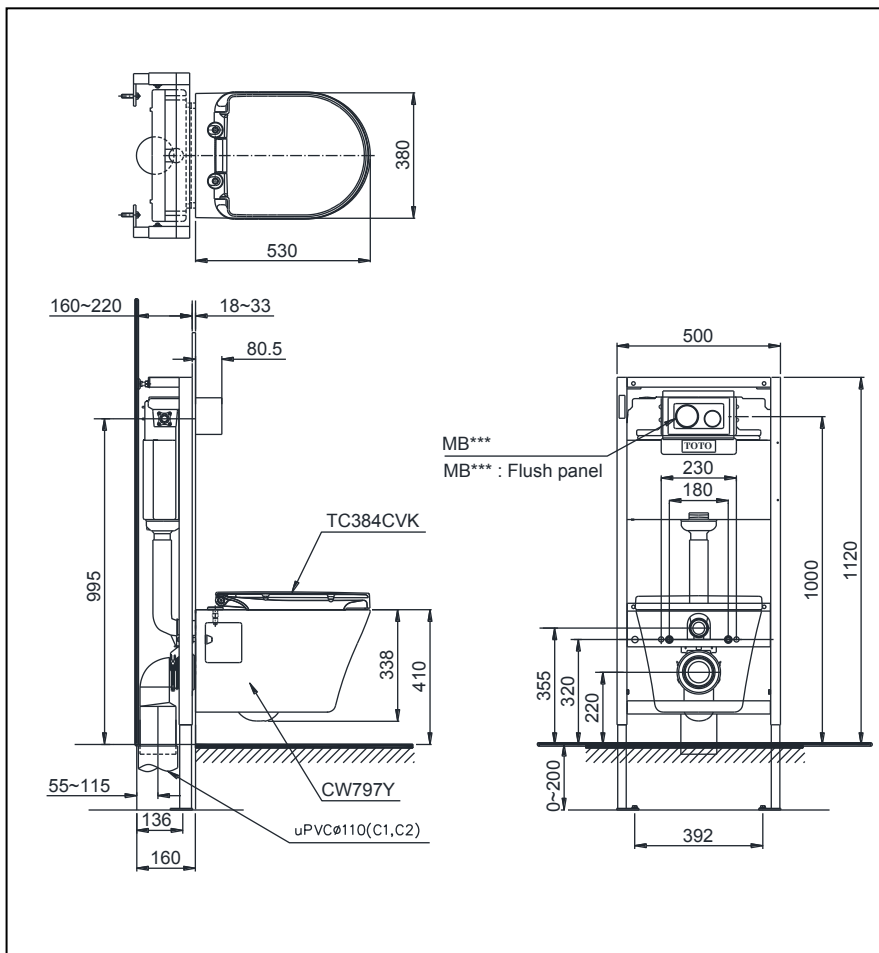

Colors

White

Please consult a TOTO representative for details