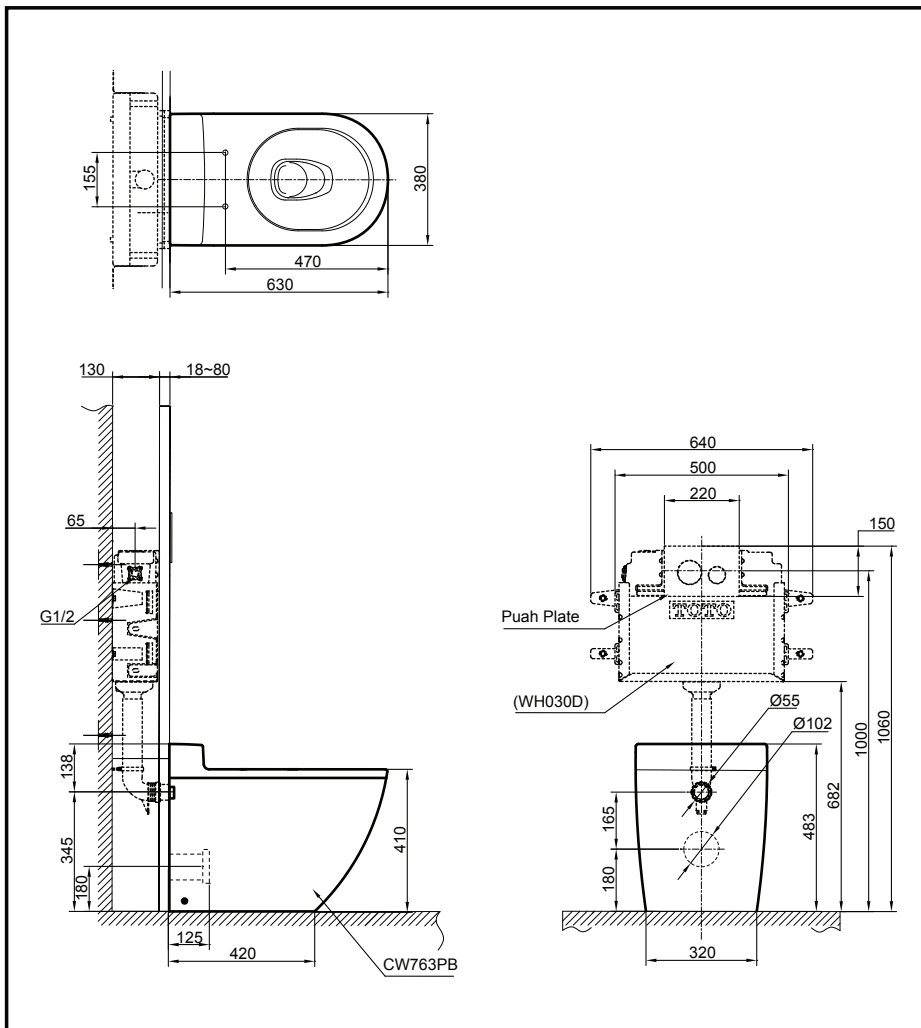

Specifications

Flush System	: TORNADO
Water Use	: 4.5L / 3L
Rough-in	: H=180 mm
Bowl Shape	: D-Shape
Water Pressure	: 0.05Mpa~0.75Mpa
Size	: 380W x 630D x 483H mm

Parts description

Fittings are included. Seat & Cover are not included

- **CWT763P**
D-Shape Wall Faced Closet Bowl
(P-Trap) (Rough-in 180)

Optional Parts

- WH030D
Concealed Cistern w/o Frame
 - Push Plate
- *without Concealed Tank
WH172ANF & Push Plate*

Colors

White

Please consult a TOTO representative for details