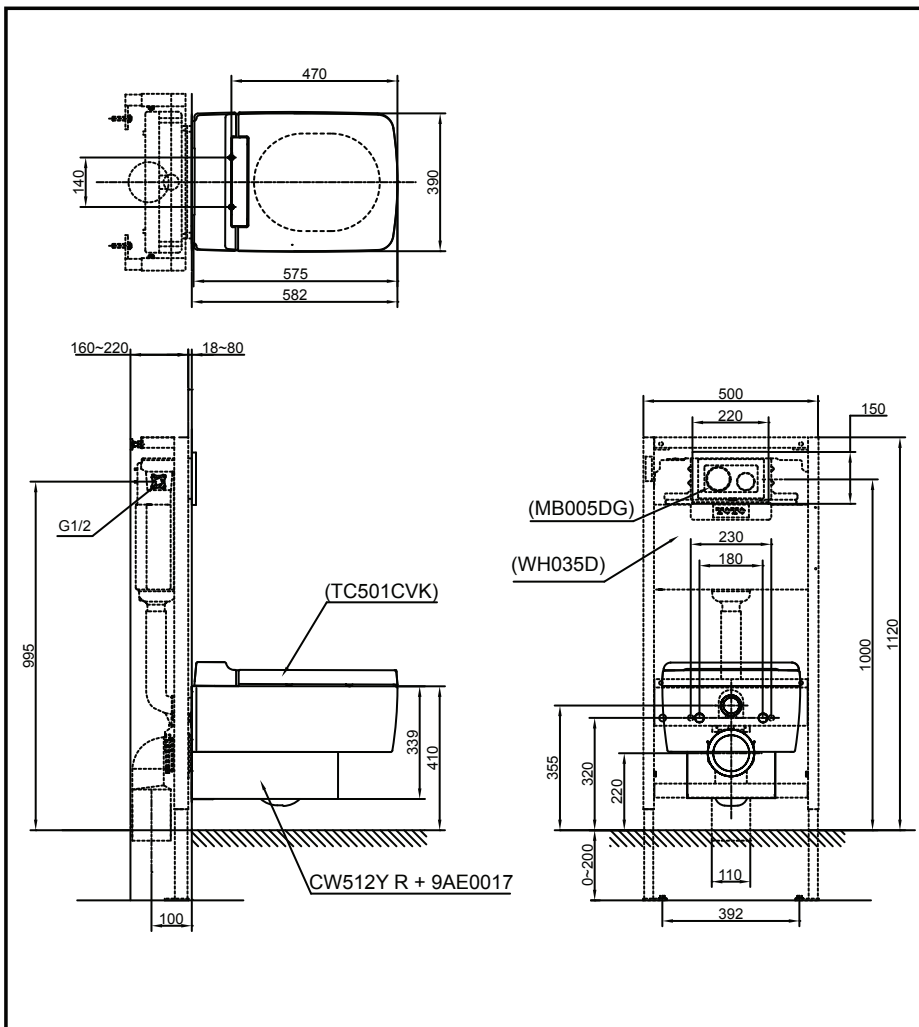

Renesse Wall Hung Toilet

CWT512P

Features

- Stylish design for Renesse Suite
- TORNADO Flushing for powerful flushing effect with less amount of water
- Dual flush system
- CEFIONTECT technology: super smooth, ion barrier glazing for a clean toilet bowl
- Wall hung type, easy cleaning

Specifications

Flush System	: TORNADO
Water Use	: 4.5L / 3L
Rough-in	: H=220 mm (P-Trap)
Bowl Shape	: Square Elongated
Water Pressure	: 0.05MPa~0.75MPa
Size	: 390W x 575D x 339H mm

Colors

White

Please consult a TOTO representative for details