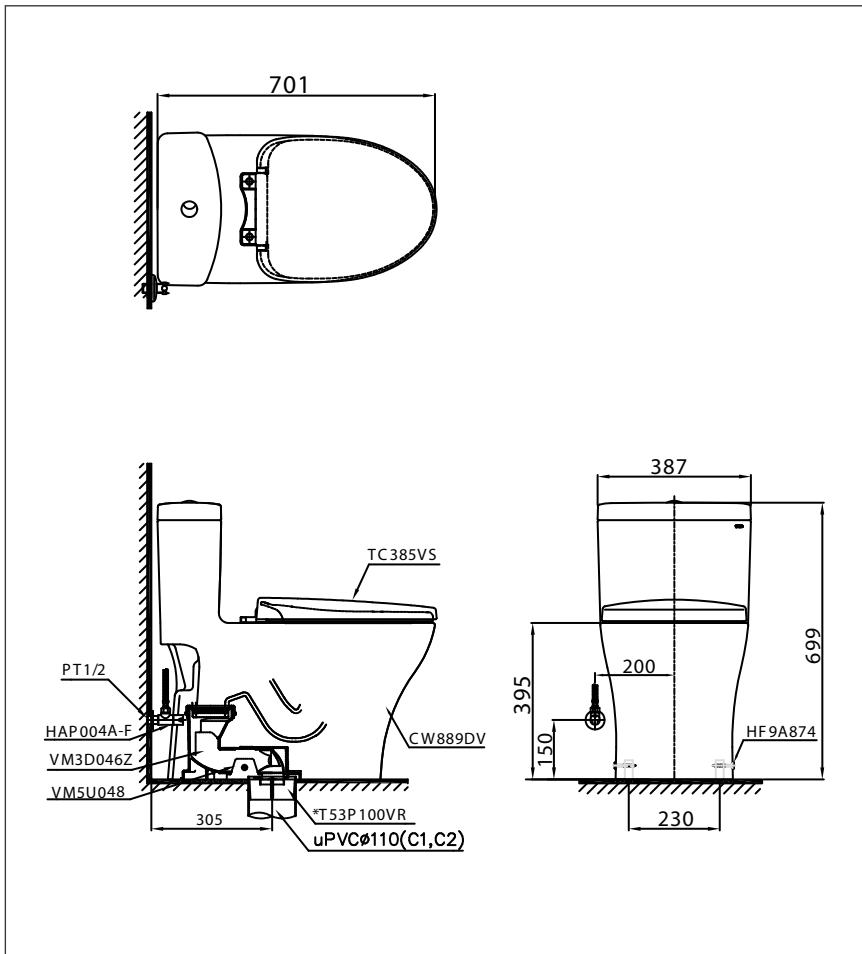

### One Piece Toilet

## Features

- Modern & luxury design
- Stain Resistant, Easy-to-clean Surface with CEFIONTECT Technology
- TORNADO FLUSH System, WATER SAVING (4.5L/3L)
- Fully skirted styling with a concealed trapway for easy cleaning

## Specifications

Flush System	: TORNADO
Bowl Shape	: Elongated
Water Use	: 4.5 / 3 L
Rough-in	: 305 mm
Seat&Cover	: TC385VS
Size	: 387 x 701 x 699 mm

with CEFIONTECT

Please consult a TOTO representative for details