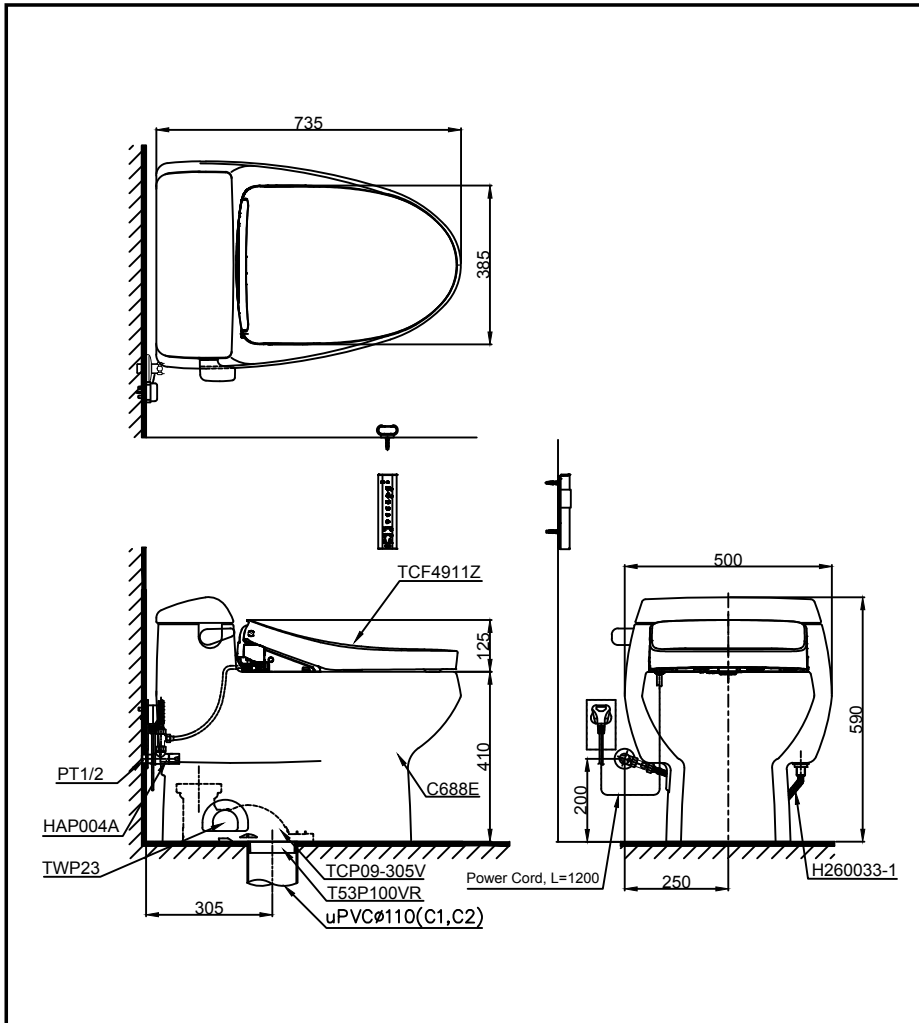

Features

- Unique sculpted design, low profile
- TORNADO FLUSH for powerful flushing effect with less amount of water
- CEFIONTECT Technology: super smooth, ion barrier glazing for a clean toilet bowl
- RIMLESS bowl ensures easy cleaning and ultimate hygiene

Specifications

- Flush System : TORNADO FLUSH Siphon-Jet
- Water Use : 6 L
- Rough-in : 305 mm
- Bowl Shape : Elongated
- Water Pressure : 0.05MPa~0.70MPa
- Seat&Cover : TCF4911Z
- Power Rating : 220~240V, 50/60 Hz
  830~839 W
- Size : 500W x 735D x 590H mm

Colors

White

Please consult a TOTO representative for details