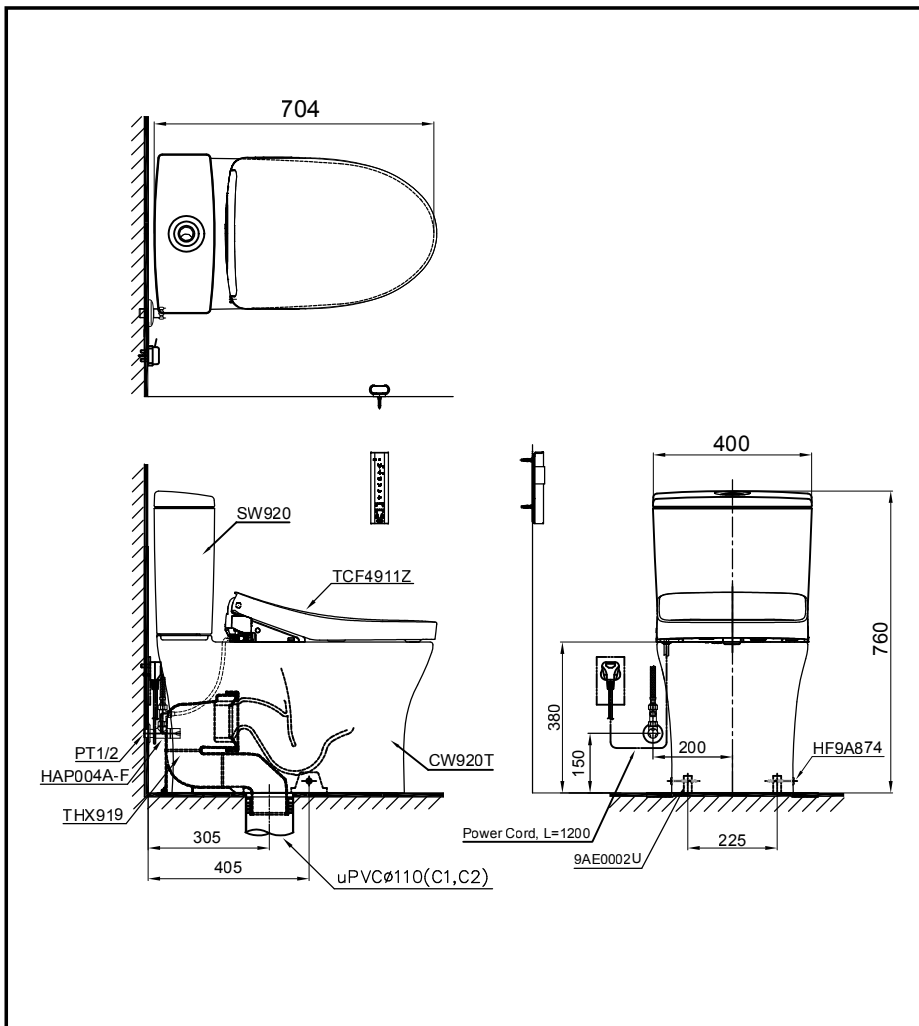

WASHLET™

CST920W7

Features

- Stylish design, high profile close coupled toilet
- TORNADO FLUSH for powerful flushing effect with less amount of water
- CEFIONTECT Technology: super smooth, ion barrier glazing for a clean toilet bowl
- RIMLESS bowl ensures easy cleaning and ultimate hygiene

Specifications

- Flush System : TORNADO FLUSH
 Water Use : 4.5/3.0 L
 Rough-in : 305 mm
 Bowl Shape : Elongated
 Water Pressure : 0.05MPa~0.70MPa
 Seat&Cover : TCF4911Z
 Power Rating : 220~240V, 50/60 Hz
 830~839 W