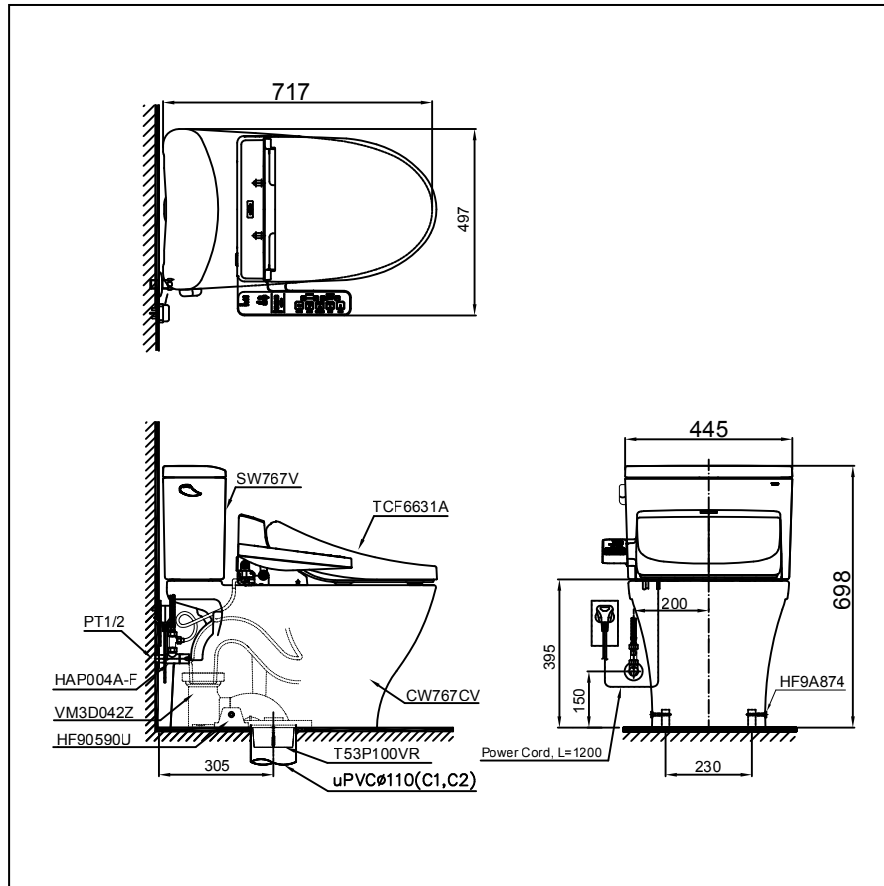

## CST767UW4

## Specifications

Flush System : TORNADO Siphon-Jet  
 Water Use : 4.8 L  
 Bowl Shape : Elongated  
 Rough-in : 305 (mm)  
 Water Pressure : 0.05Mpa~0.75Mpa  
 Seat & Cover : **TCF6631A**  
 Power Rating : 220~240V , 50/60Hz ,  
 262~307 W