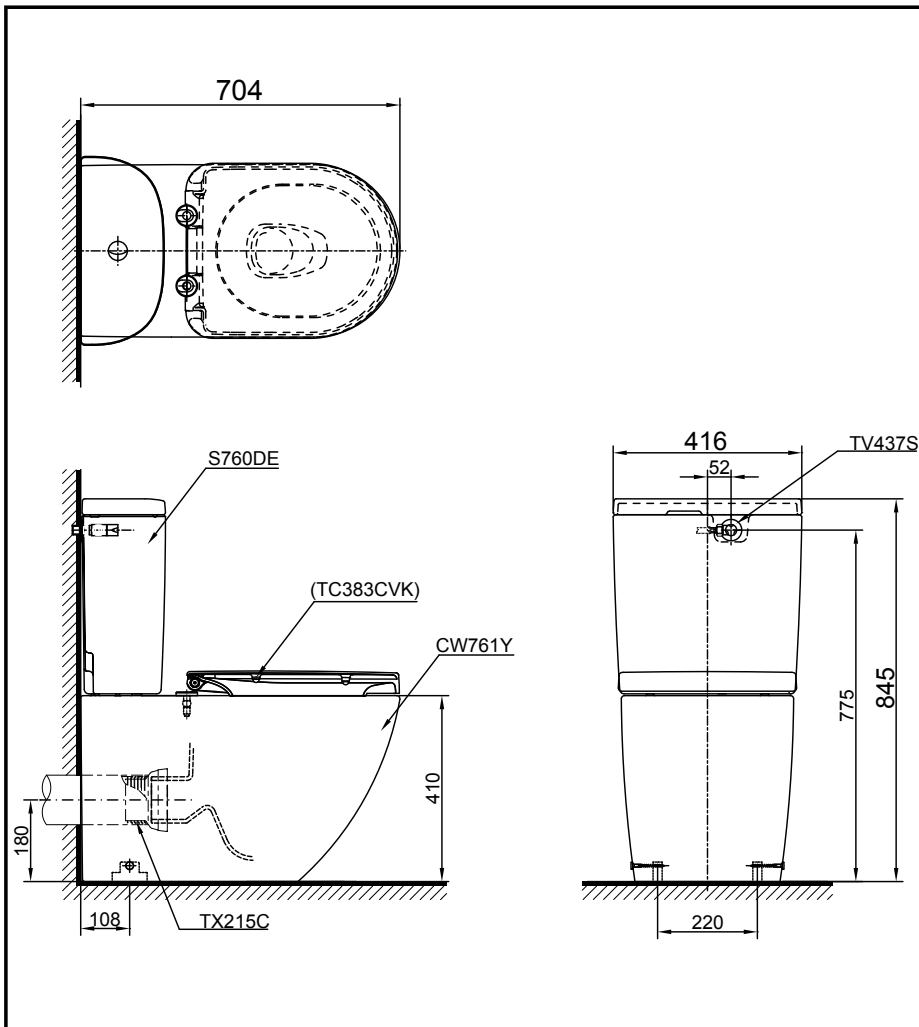

Colors

White (cefiontect)

Please consult a TOTO representative for details