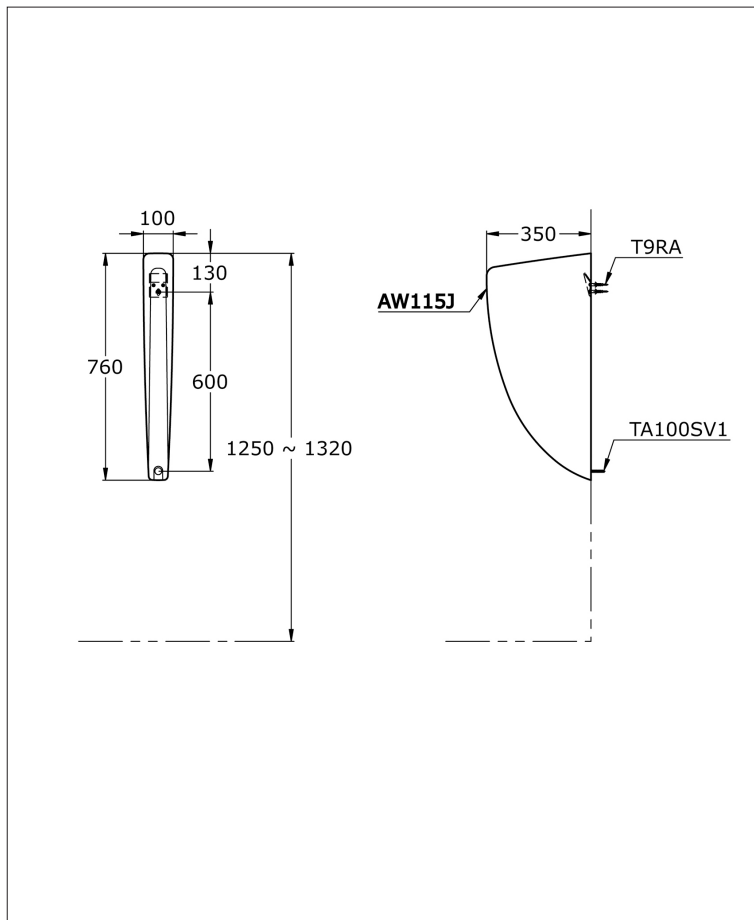

### Urinal Partition

## Specifications

Size : 100X350X760 mm

*Please consult a TOTO representative for details*