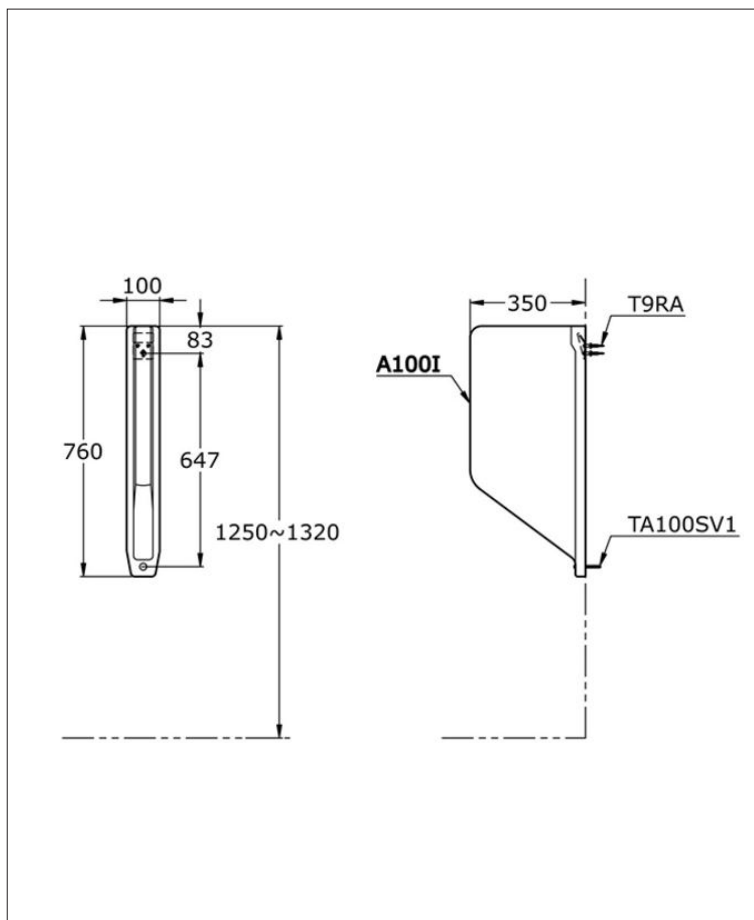

Urinal Partition

Specifications

Size : 100X350X760 mm

Please consult a TOTO representative for details