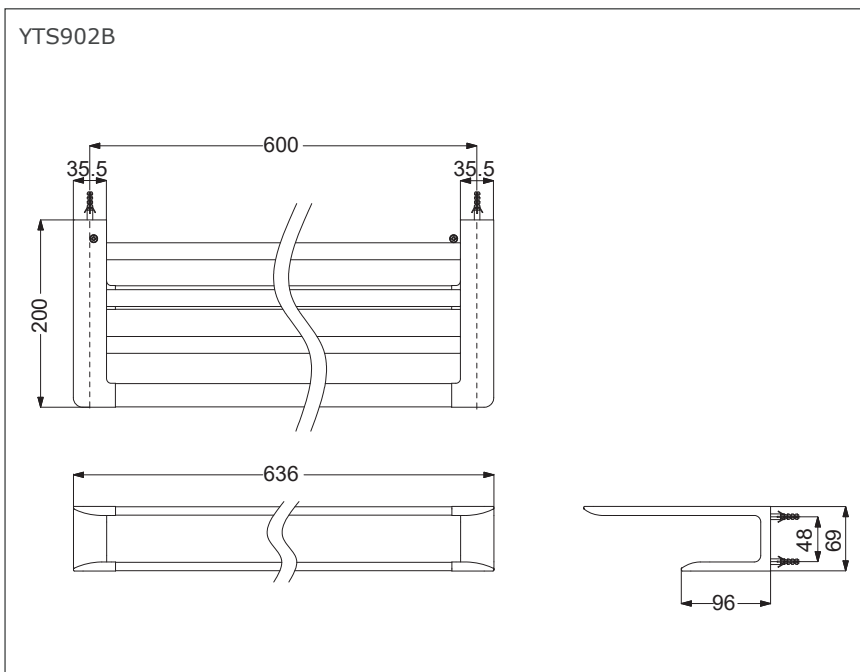

G Selection Towel Shelf

Features

- Gorgeous and Generous design
- Beautiful curves, Noble quality
- Easy to use and install

Specifications

Dimension : 636mm(W)× 200mm(D)× 69mm(H)

Parts Description

- **YTS902B**
Towel Shelf