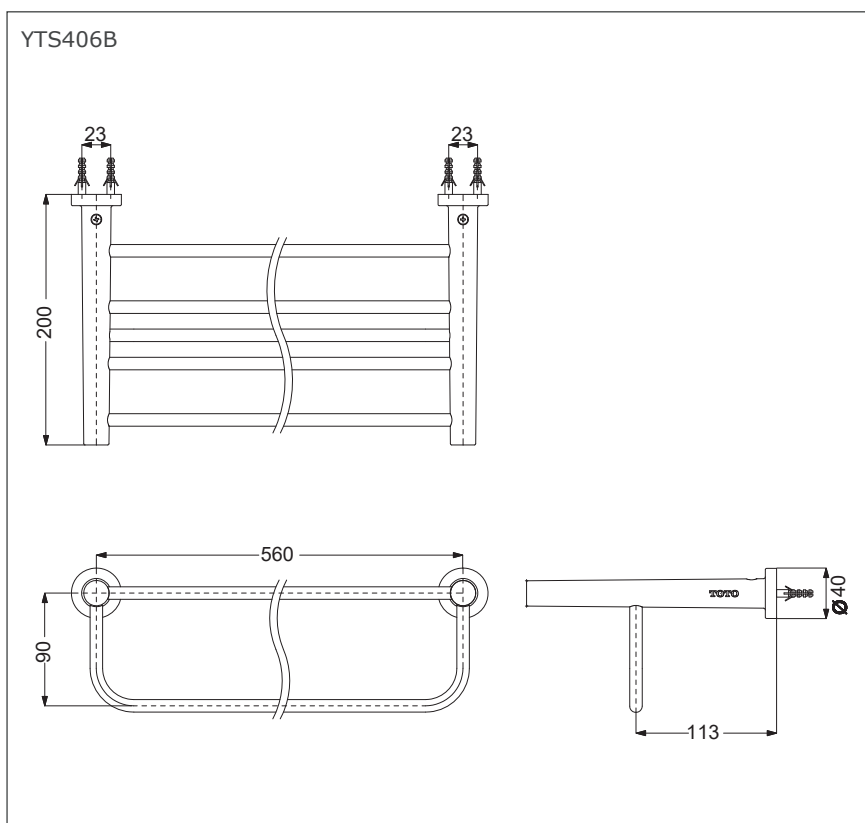

### L Selection Towel Shelf

## Specifications

Dimension : 560mm(W)× 200mm(D)× 90mm(H)

## Parts Description

- **YTS406B**  
Towel Shelf

Please consult a TOTO representative for details