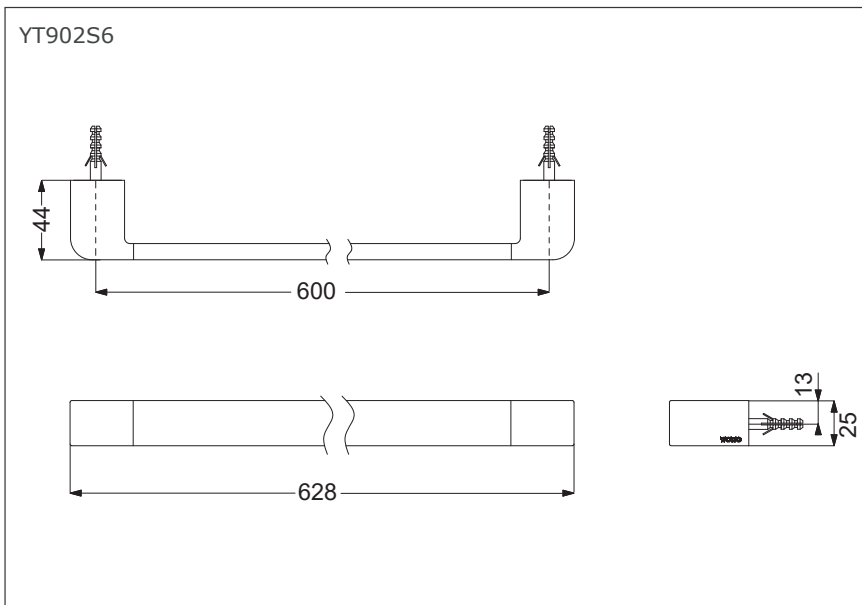

G Selection Towel Bar

Features

- Gorgeous and Generous design
- Beautiful curves, Noble quality
- Easy to use and install

Specifications

Dimension : 628mm(W)× 44mm(D)× 25mm(H)

Parts Description

- **YT902S6**
Towel Bar