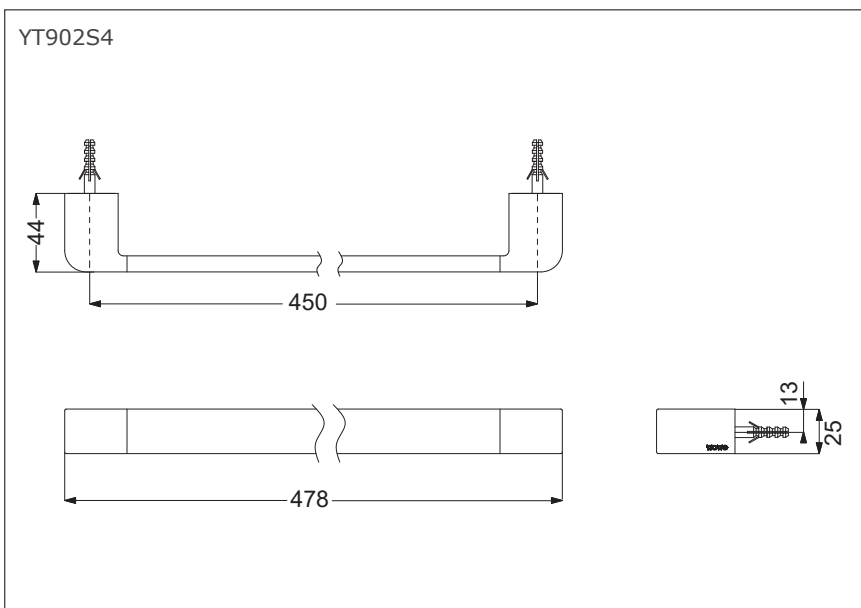

## Specifications

Dimension : 478mm(W)× 44mm(D)× 25mm(H)

## Parts Description

- **YT902S4**  
Towel Bar

*Please consult a TOTO representative for details*